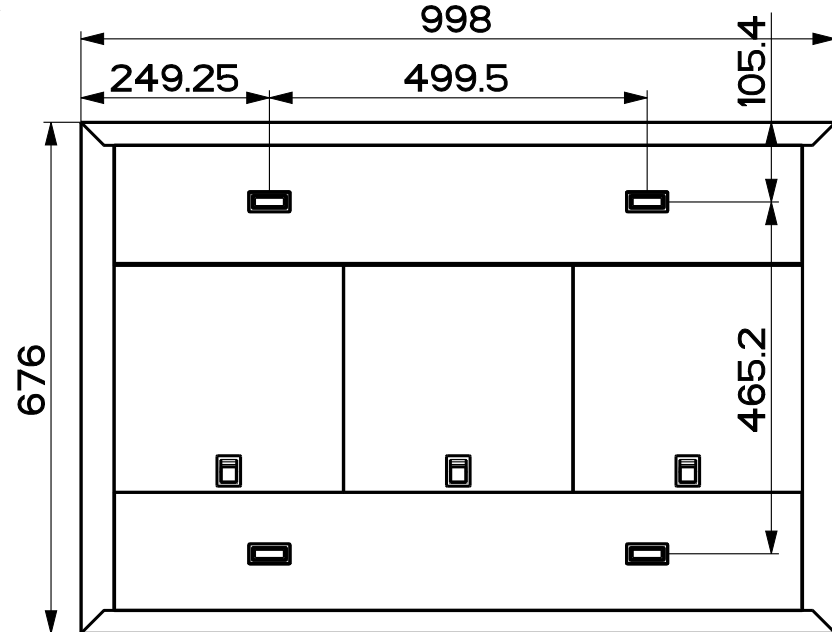

Created by <b>Solutions</b>	
Denomination <b>DIM.L DRAWING K44 TC S2000</b>	
Lang <b>EN</b>	Sheet <b>1/2</b>
Modif.by	
Approved by <b>Romani, Fabio</b>	
Approval date <b>08-Sep-2020</b>	
Doc. status <b>Released</b>	
Drawing N. <b>SD2_869</b>	Rev <b>01</b>

SCALE 1:10

Created by <b>Solutions</b>	
Denomination	
<b>DIM.L DRAWING K44 TC S2000</b>	
Lang <b>EN</b> 	Sheet <b>2/2</b>
Modif.by	
Approved by <b>Romani, Fabio</b>	
Approval date <b>08-Sep-2020</b>	
Doc. status <b>Released</b>	
Drawing N. <b>SD2_869</b>	Rev <b>01</b>