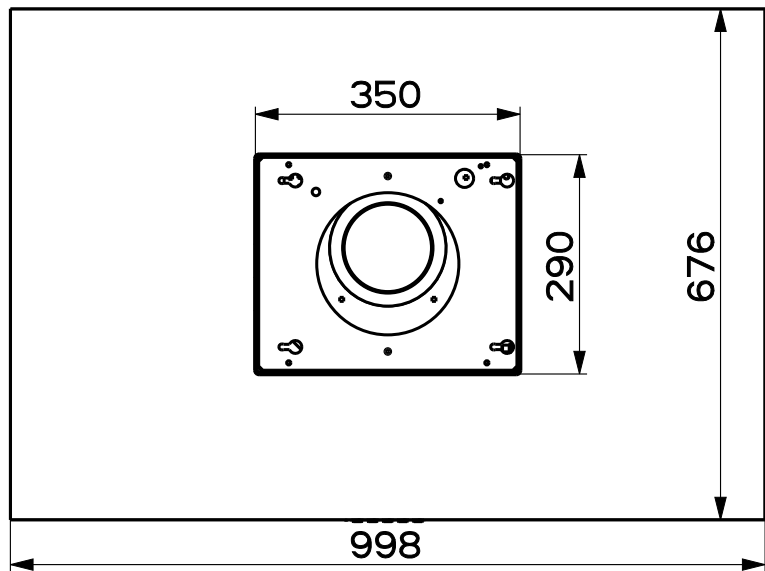

Created by <b>Solutions</b>	
Denomination <b>DIM.L DRAWING K44 TC S2000</b>	
Lang <b>EN</b>	Sheet <b>1/2</b>
Modif.by	
Approved by <b>Romani, Fabio</b>	
Approval date <b>08-Sep-2020</b>	
Doc. status <b>Released</b>	
Drawing N. <b>SD2_869</b>	Rev <b>01</b>

SCALE 1:10

Created by <b>Solutions</b>	
Denomination	
<b>DIM.L DRAWING K44 TC S2000</b>	
Lang <b>EN</b> 	Sheet <b>2/2</b>
Modif.by	
Approved by <b>Romani, Fabio</b>	
Approval date <b>08-Sep-2020</b>	
Doc. status <b>Released</b>	
Drawing N. <b>SD2_869</b>	Rev <b>01</b>