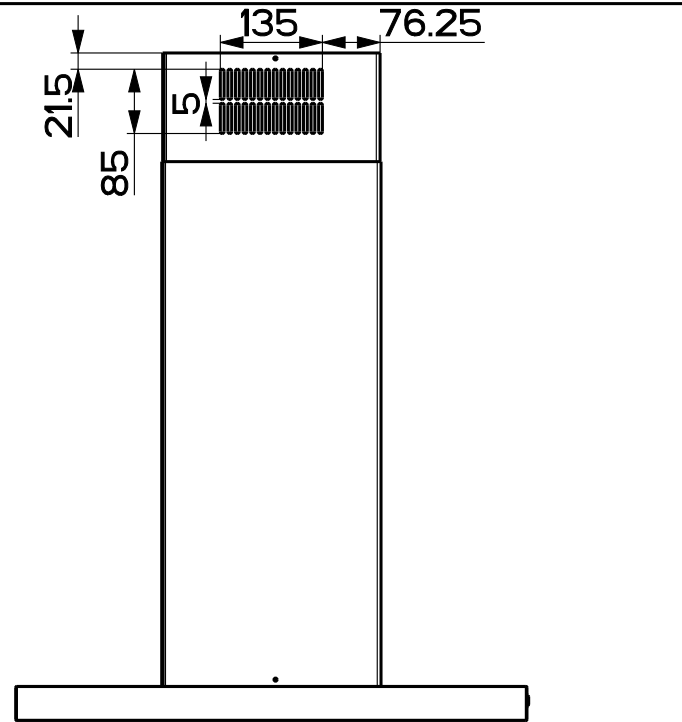

Created by <b>Solutions</b>	
Denomination <b>DIM.L DRAWING K44 TC S2000</b>	
Lang <b>EN</b>	Sheet <b>1/2</b>
Modif.by	
Approved by <b>Romani, Fabio</b>	
Approval date <b>08-Sep-2020</b>	
Doc. status <b>Released</b>	
Drawing N. <b>SD2_869</b>	Rev <b>01</b>

SCALE 1:10

Created by <b>Solutions</b>	
Denomination	
<b>DIM.L DRAWING K44 TC S2000</b>	
Lang <b>EN</b> 	Sheet <b>2/2</b>
Modif.by	
Approved by <b>Romani, Fabio</b>	
Approval date <b>08-Sep-2020</b>	
Doc. status <b>Released</b>	
Drawing N. <b>SD2_869</b>	Rev <b>01</b>