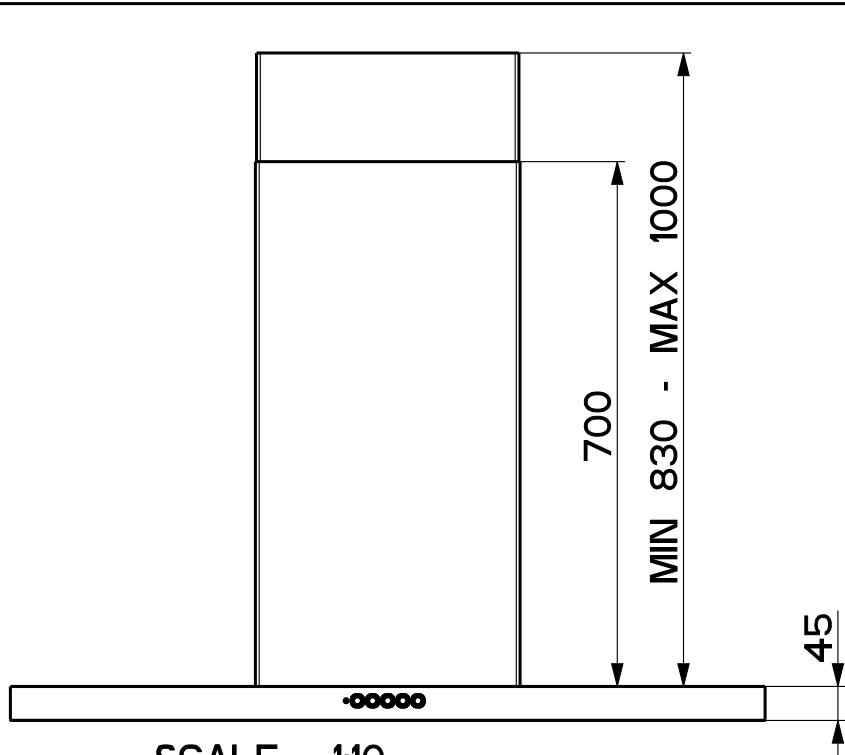

Created by <b>Solutions</b>	
Denomination <b>DIM.L DRAWING K44 TC S2000</b>	
Lang <b>EN</b>	Sheet <b>1/2</b>
Modif.by	
Approved by <b>Romani, Fabio</b>	
Approval date <b>08-Sep-2020</b>	
Doc. status <b>Released</b>	
Drawing N. <b>SD2_869</b>	Rev <b>01</b>

SCALE 1:10

Created by <b>Solutions</b>	
Denomination	
<b>DIM.L DRAWING K44 TC S2000</b>	
Lang <b>EN</b> 	Sheet <b>2/2</b>
Modif.by	
Approved by <b>Romani, Fabio</b>	
Approval date <b>08-Sep-2020</b>	
Doc. status <b>Released</b>	
Drawing N. <b>SD2_869</b>	Rev <b>01</b>