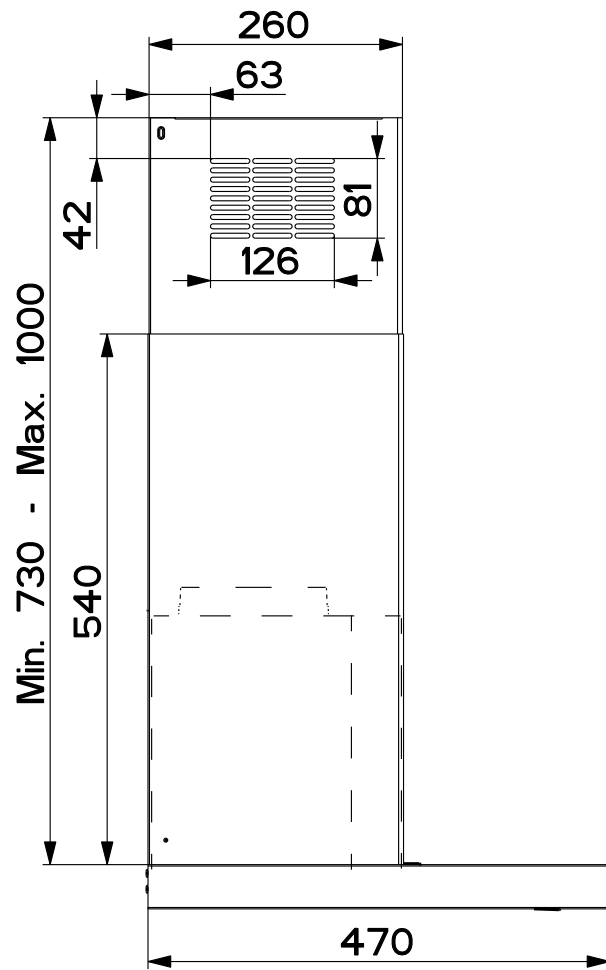

Min. 730 - Max. 1000

Created by Mariotti, Nicola	
Denomination BELLA SQUARCLE H45 DIMENSIONAL DRAWING	
Lang EN 	Sheet 1/2
Modif.by	
Approved by Bellucci, Daniele	
Approval date 24-Mar-2017	
Doc. status Released	
Drawing N. AQ8_814	Rev 01

Created by Mariotti, Nicola	
Denomination BELLA SQUARCLE H45 DIMENSIONAL DRAWING	
Lang EN 	Sheet 2/2
Modif.by	
Approved by Bellucci, Daniele	
Approval date 24-Mar-2017	
Doc. status Released	
Drawing N. AQ8_814	Rev 01