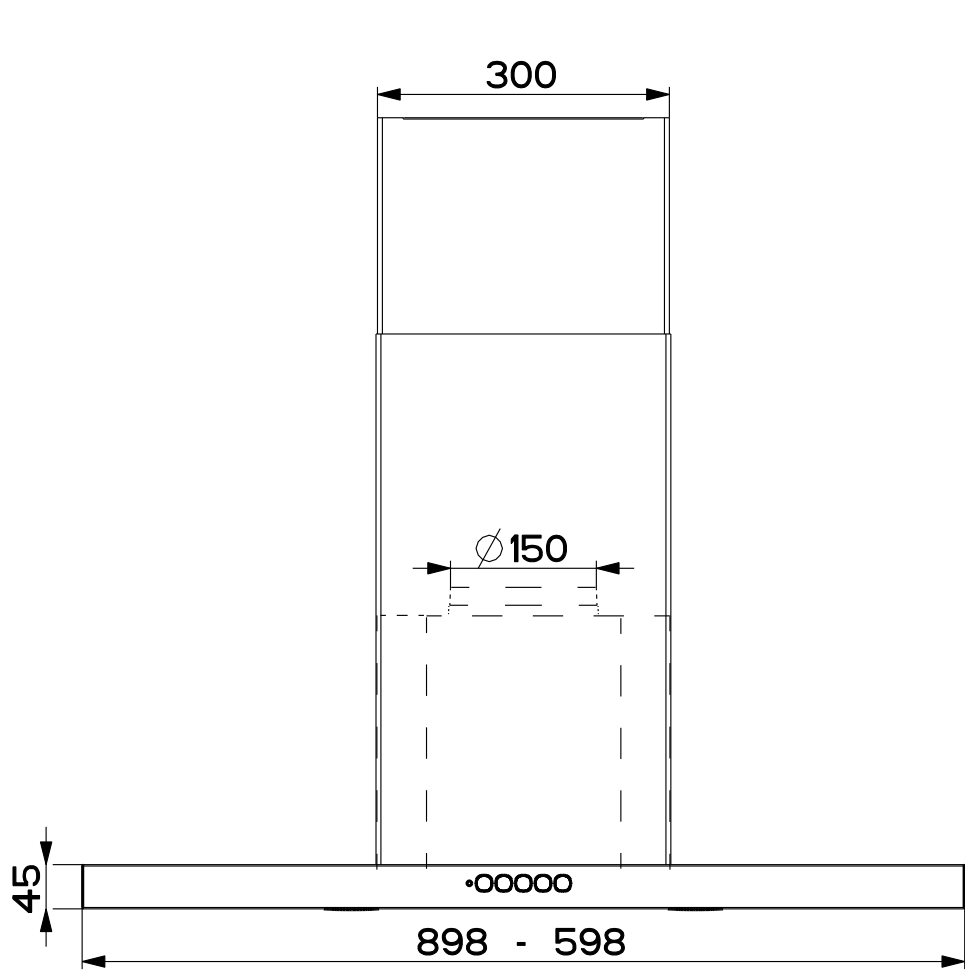

Min. 730 - Max. 1000

Created by Mariotti, Nicola	
Denomination BELLA SQUARCLE H45 DIMENSIONAL DRAWING	
Lang EN 	Sheet 1/2
Modif.by	
Approved by Bellucci, Daniele	
Approval date 24-Mar-2017	
Doc. status Released	
Drawing N. AQ8_814	Rev 01

Created by Mariotti, Nicola	
Denomination BELLA SQUARCLE H45 DIMENSIONAL DRAWING	
Lang EN 	Sheet 2/2
Modif.by	
Approved by Bellucci, Daniele	
Approval date 24-Mar-2017	
Doc. status Released	
Drawing N. AQ8_814	Rev 01