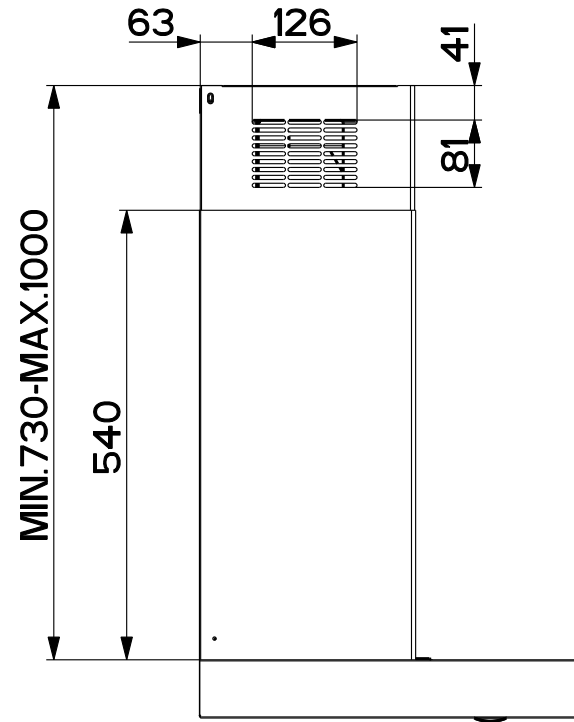

Rev  
**01**

Created by <b>Damiani, Cristiano</b>	
Denomination <b>NEWGEMMA</b>	
Lang <b>EN</b> 	Sheet <b>2/2</b>
Modif.by <b>tcimport</b>	
Approved by <b>Damiani, Cristiano</b>	
Approval date <b>29-Mar-2017</b>	
Doc. status <b>Released</b>	
Drawing N. <b>AP8_030</b>	Rev <b>01</b>