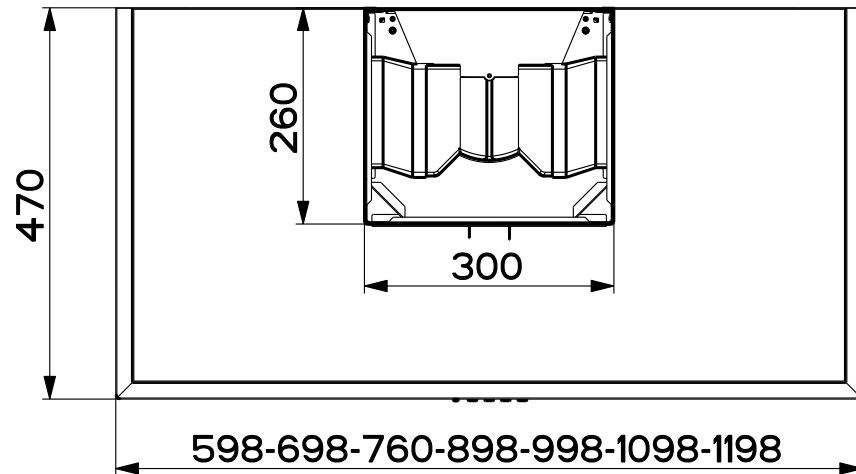

Created by Damiani, Cristiano	
Denomination NEWGEMMA	
Lang EN	Sheet 2/2
Modif.by tcimport	
Approved by Damiani, Cristiano	
Approval date 29-Mar-2017	
Doc. status Released	
Drawing N. AP8_030	Rev 01