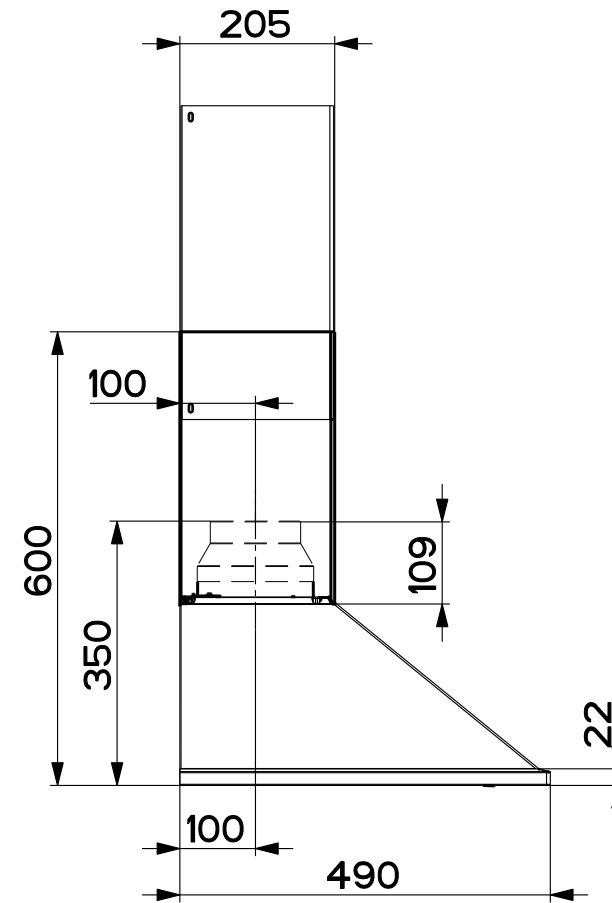

Created by Perelli, Francesco	
Denomination DIMENSIONAL DRW 60-90 CHIMNEYS A560-A415	
Lang EN 	Sheet 1/2
Modif.by	
Approved by Damiani, Cristiano	
Approval date 26-May-2017	
Doc. status Released	
Drawing N. A27_765	Rev 01

Created by Perelli, Francesco	
Denomination DIMENSIONAL DRW 60-90 CHIMNEYS A560-A415	
Lang EN	Sheet 2/2
Modif.by	
Approved by Damiani, Cristiano	
Approval date 26-May-2017	
Doc. status Released	
Drawing N. A27_765	Rev 01