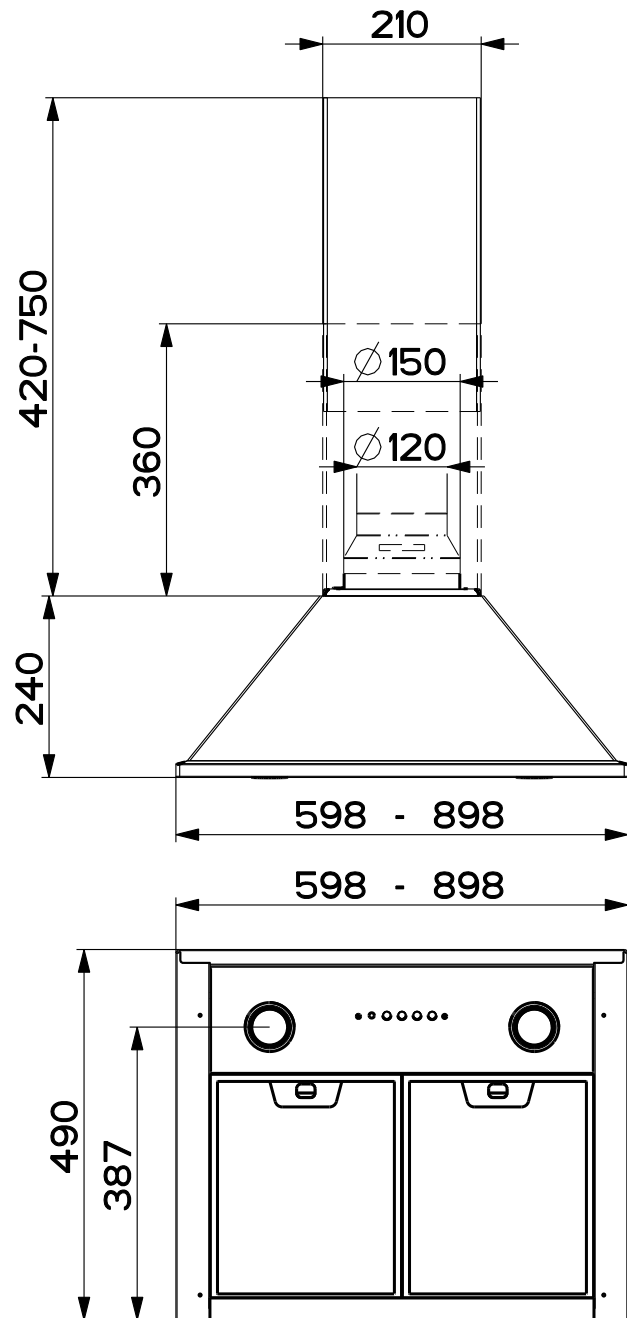

Created by Perelli, Francesco	
Denomination DIMENSIONAL DRW 60-90 CHIMNEYS A560-A415	
Lang EN 	Sheet 1/2
Modif.by	
Approved by Damiani, Cristiano	
Approval date 26-May-2017	
Doc. status Released	
Drawing N. A27_765	Rev 01

Created by Perelli, Francesco	
Denomination DIMENSIONAL DRW 60-90 CHIMNEYS A560-A415	
Lang EN	Sheet 2/2
Modif.by	
Approved by Damiani, Cristiano	
Approval date 26-May-2017	
Doc. status Released	
Drawing N. A27_765	Rev 01