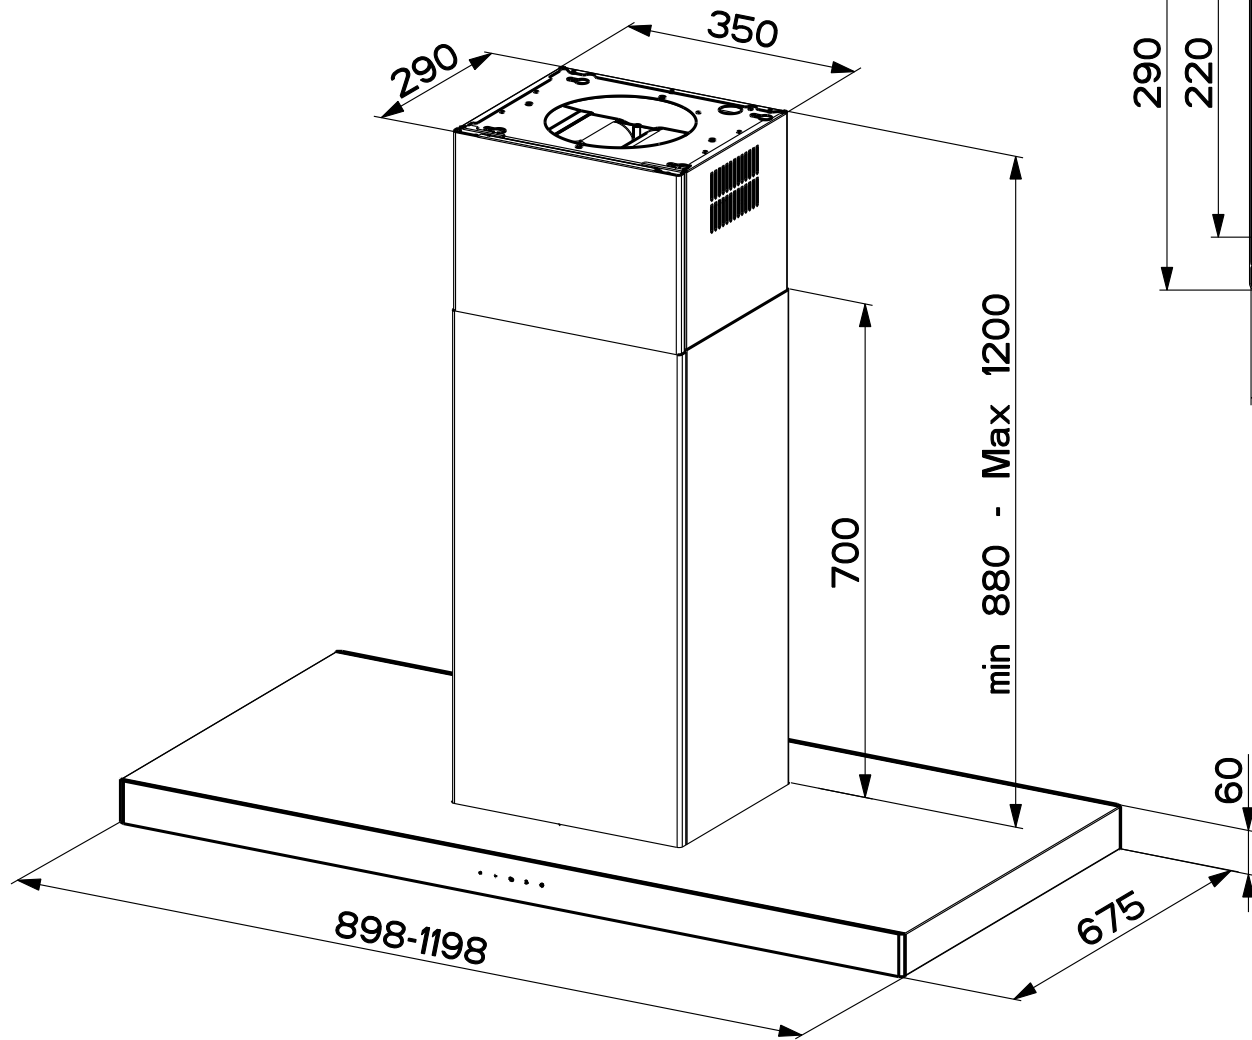

Created by Solutions	
Denomination DIMENSIONAL DRAWING IS 90-120	
Lang EN 	Sheet 1/2
Modif.by KAD3	
Approved by Bellucci, Daniele	
Approval date 11-Feb-2019	
Doc. status Released	
Drawing N. A26_905	Rev 01

Created by Solutions	
Denomination DIMENSIONAL DRAWING IS 90-120	
Lang EN	Sheet 2/2
Modif.by	
Approved by Bellucci, Daniele	
Approval date 11-Feb-2019	
Doc. status Released	
Drawing N. A26_905	Rev 01