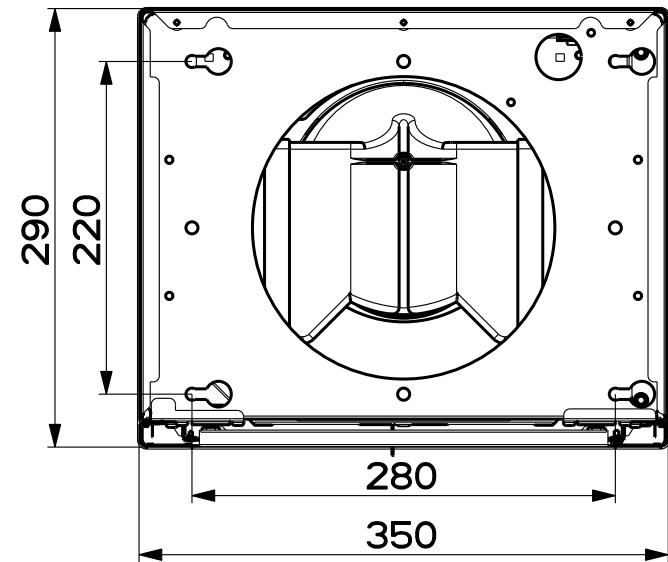

Created by Solutions	
Denomination DIMENSIONAL DRAWING IS 90-120	
Lang EN 	Sheet 1/2
Modif.by KAD3	
Approved by Bellucci, Daniele	
Approval date 11-Feb-2019	
Doc. status Released	
Drawing N. A26_905	Rev 01

Created by Solutions	
Denomination DIMENSIONAL DRAWING IS 90-120	
Lang EN	Sheet 2/2
Modif.by	
Approved by Bellucci, Daniele	
Approval date 11-Feb-2019	
Doc. status Released	
Drawing N. A26_905	Rev 01