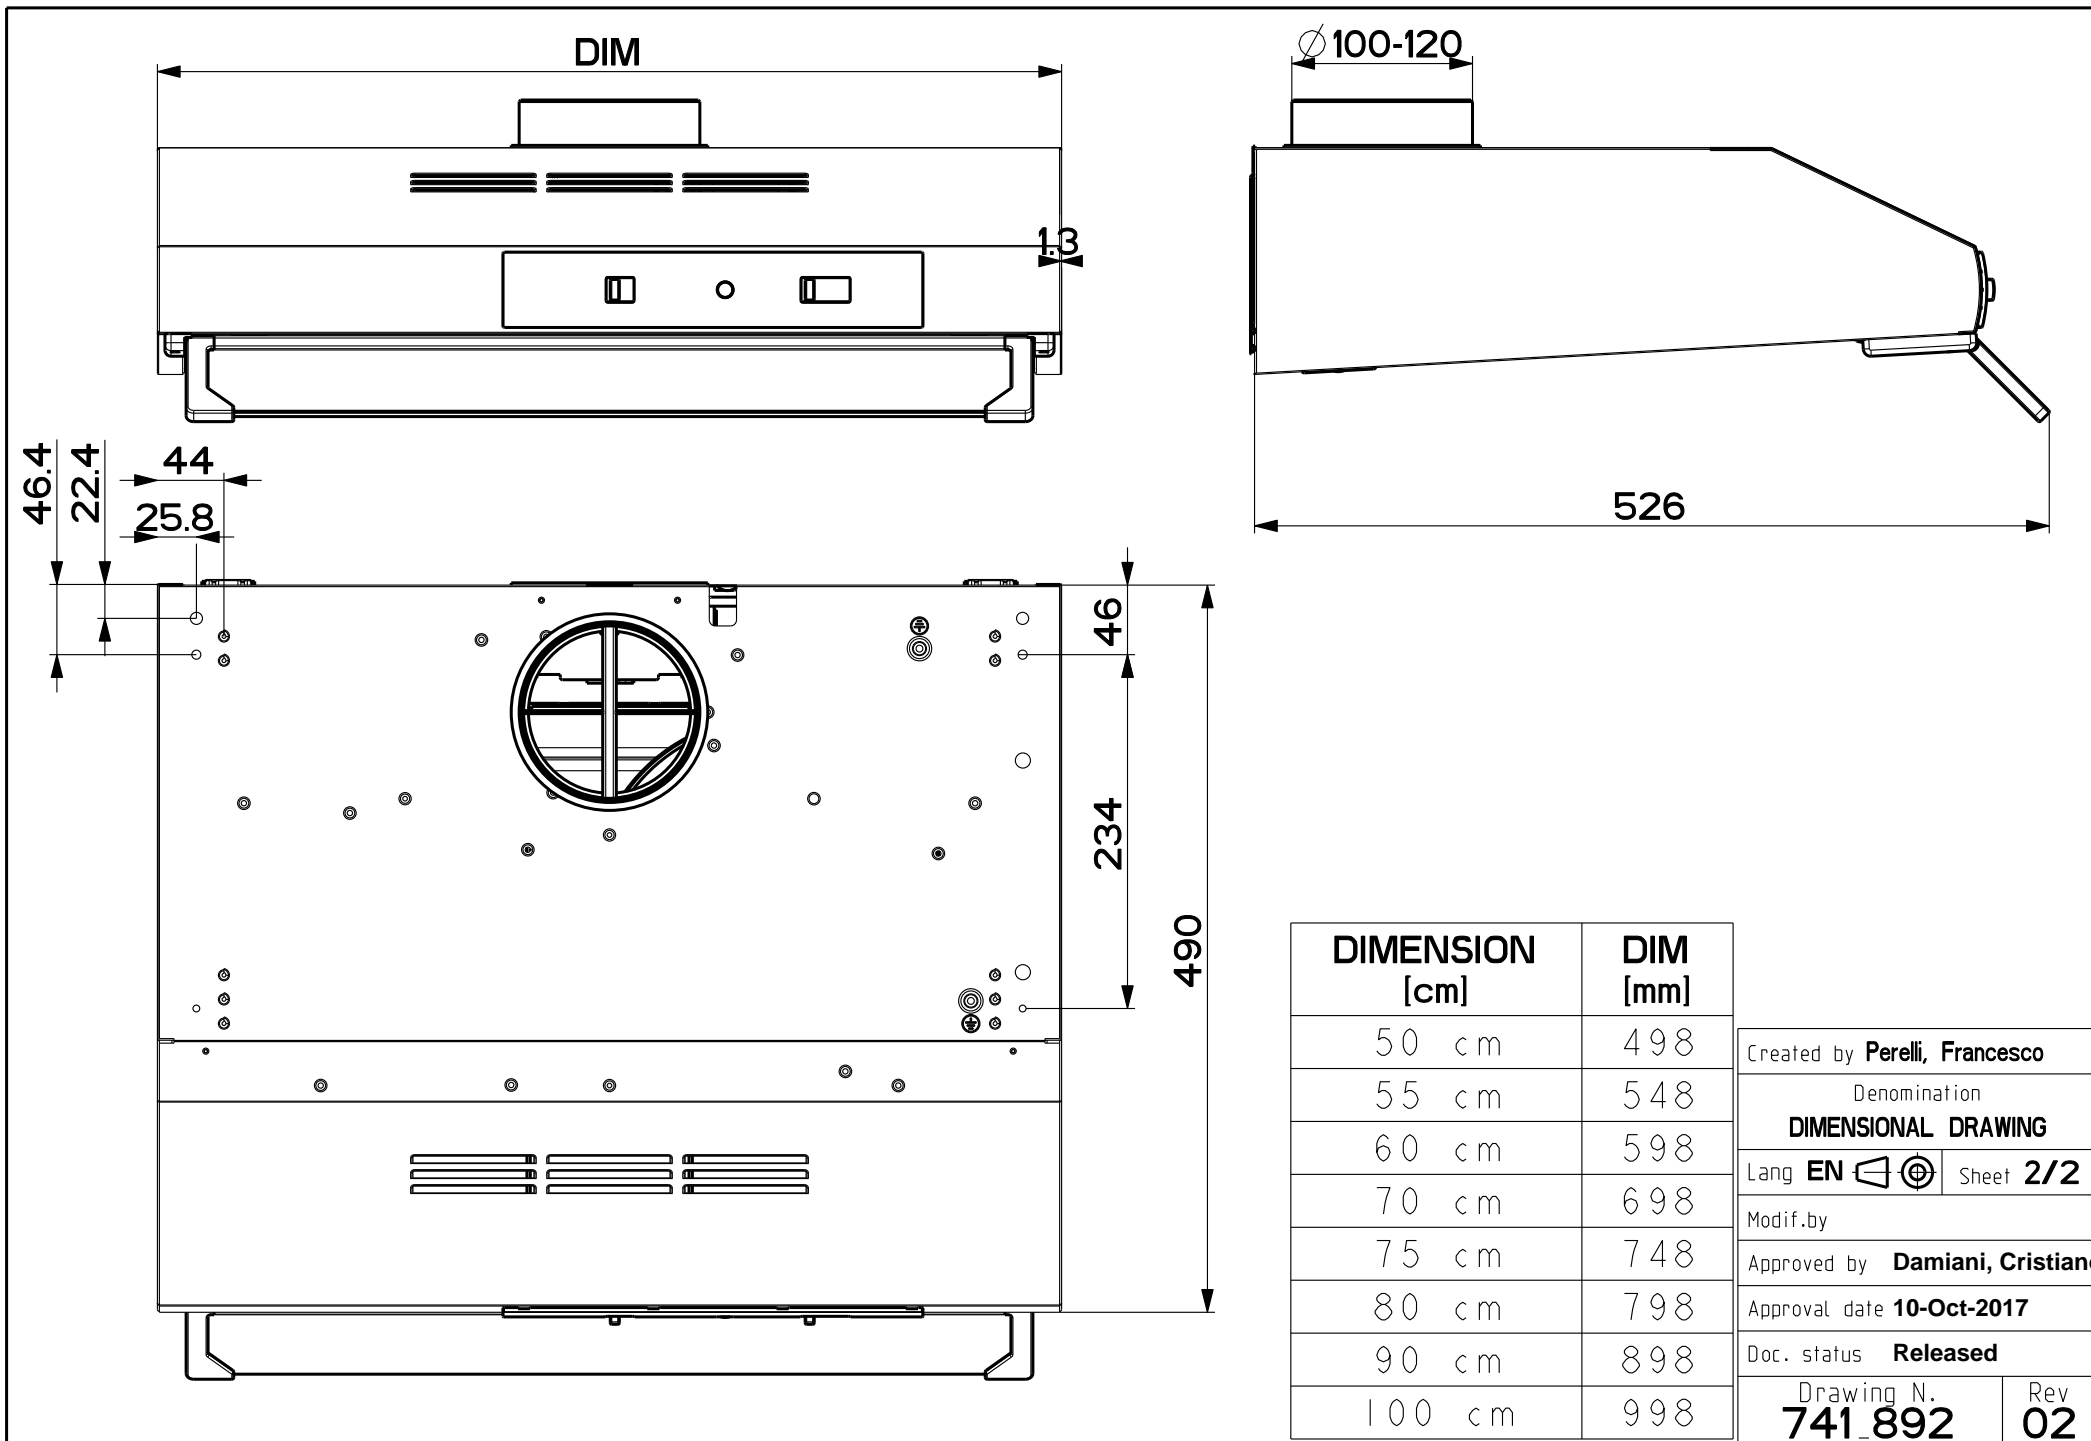

DIMENSION [cm]	DIM [mm]
50 cm	498
55 cm	548
60 cm	598
70 cm	698
75 cm	748
80 cm	798
90 cm	898
100 cm	998

Created by Perelli, Francesco	
Denomination DIMENSIONAL DRAWING	
Lang EN	Sheet 1/2
Modif.by	
Approved by Damiani, Cristiano	
Approval date 10-Oct-2017	
Doc. status Released	
Drawing N. 741_892	Rev 02

Created by Perelli, Francesco	
Denomination DIMENSIONAL DRAWING	
Lang EN	Sheet 2/2
Modif.by	
Approved by Damiani, Cristiano	
Approval date 10-Oct-2017	
Doc. status Released	
Drawing N. 741_892	Rev 02