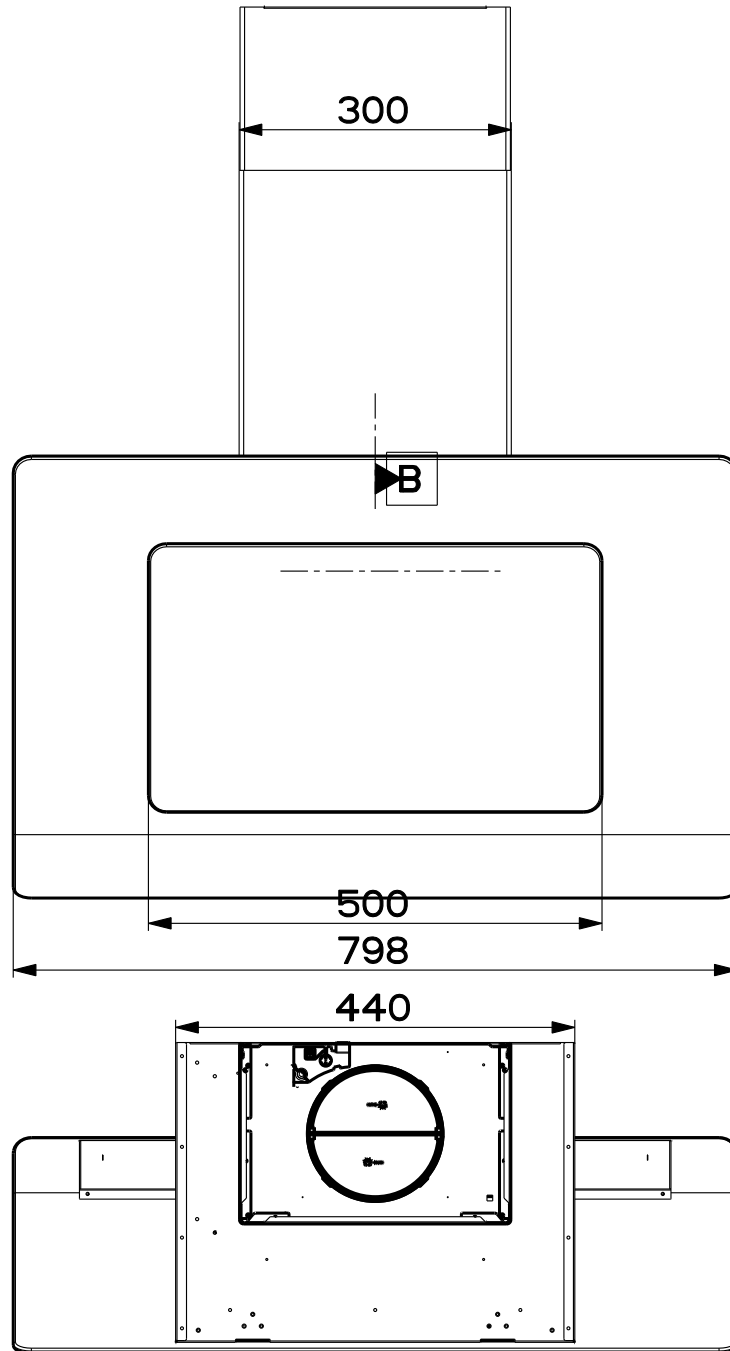

Created by **Bellucci, Daniele**

Denomination
DIMENSIONAL DRAWING

Lang **EN** Sheet **1/2**

Modif.by **Bellucci, Daniele**

Approved by

Approval date

Doc. status

Drawing N.
71A_743

Rev
01

Created by **Bellucci, Daniele**

Denomination
DIMENSIONAL DRAWING

Lang **EN**  Sheet **2/2**

Modif.by **Bellucci, Daniele**

Approved by

Approval date

Doc. status