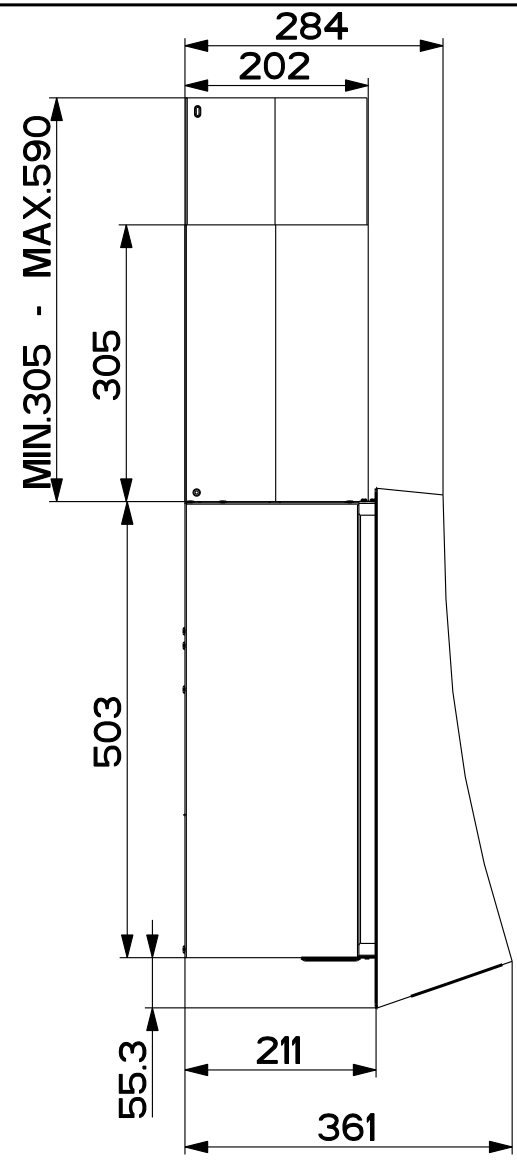

Created by	
Denomination <b>VEIL ASP.</b>	
Lang <b>EN</b>	Sheet <b>1/2</b>
Modif.by -	
Approved by	
Approval date	
Doc. status	
Drawing N. <b>67A_012</b>	Rev <b>01</b>

Created by	
Denomination <b>VEIL ASP.</b>	
Lang <b>EN</b>	Sheet <b>2/2</b>
Modif.by -	
Approved by	
Approval date	
Doc. status	
Drawing N. <b>67A_012</b>	Rev <b>01</b>