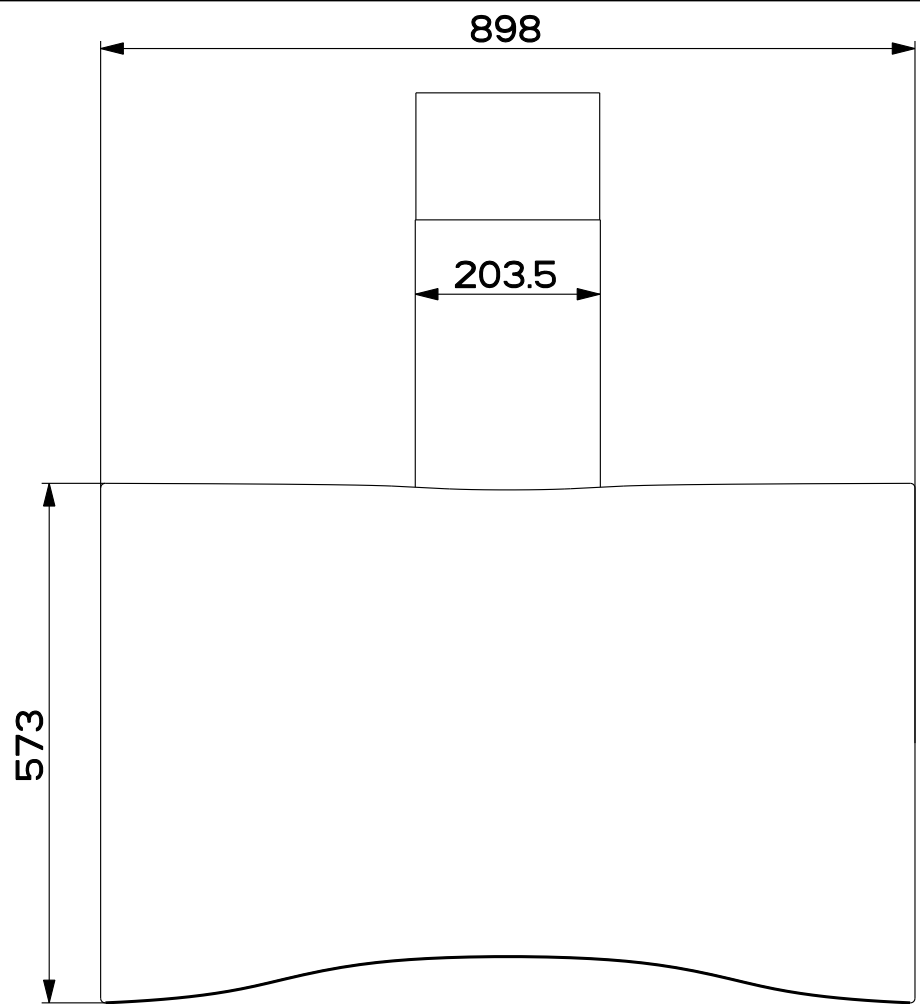

Created by	
Denomination <b>VEIL ASP.</b>	
Lang <b>EN</b>	Sheet <b>1/2</b>
Modif.by -	
Approved by	
Approval date	
Doc. status	
Drawing N. <b>67A_012</b>	Rev <b>01</b>

Created by	
Denomination <b>VEIL ASP.</b>	
Lang <b>EN</b>	Sheet <b>2/2</b>
Modif.by -	
Approved by	
Approval date	
Doc. status	
Drawing N. <b>67A_012</b>	Rev <b>01</b>