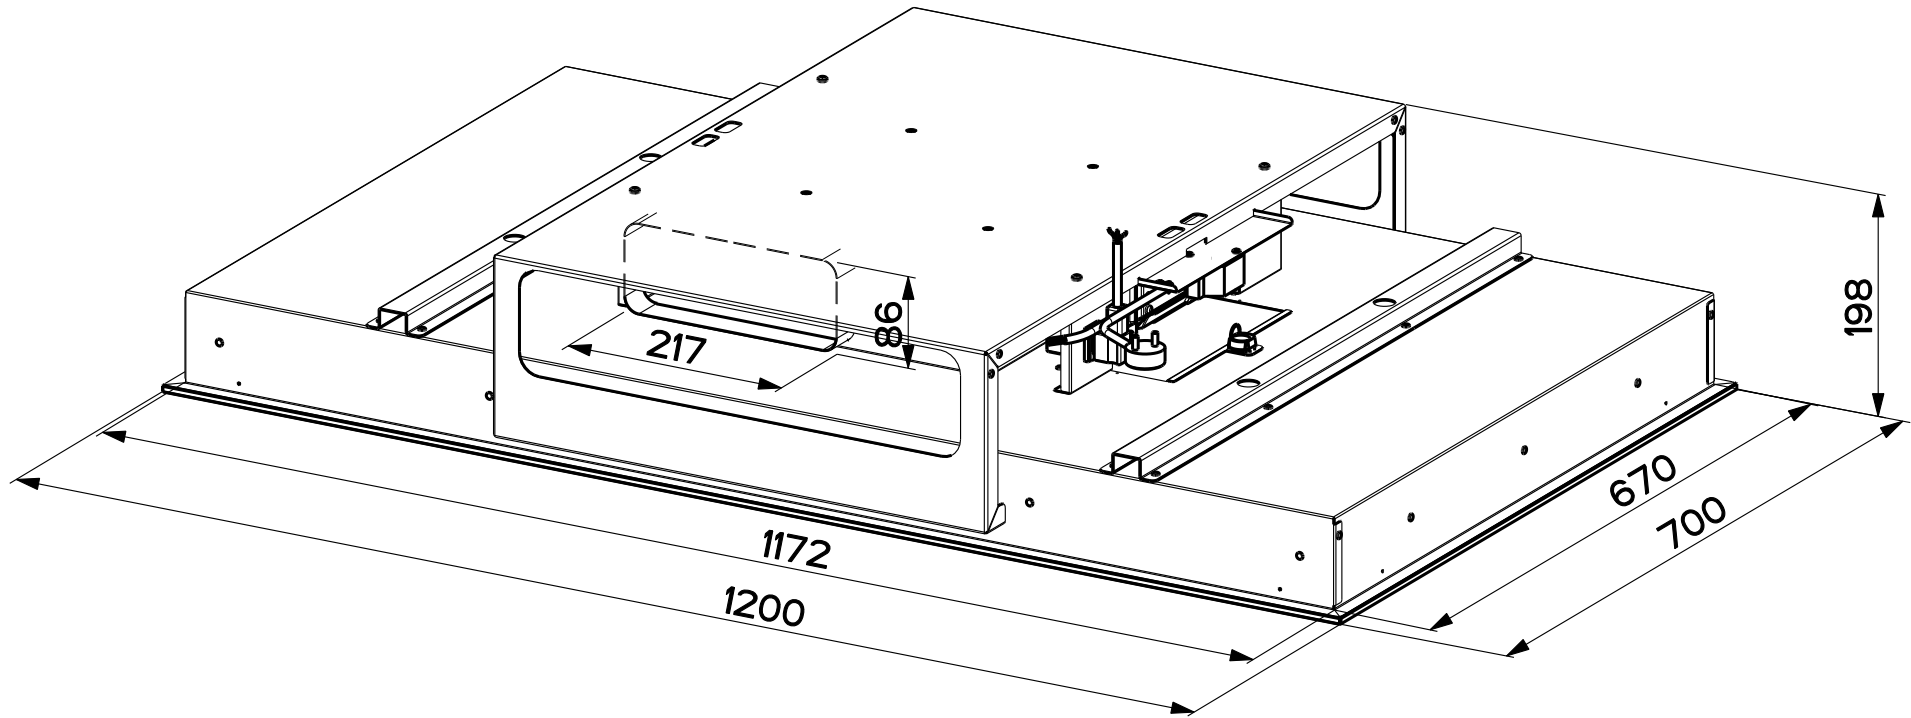

Created by Solutions	
Denomination DIMENSIONAL DRAWING 120X70 GLASS	
Lang EN	Sheet 1/2
Modif.by	
Approved by Bellucci, Daniele	
Approval date 16-Jun-2016	
Doc. status Released	
Drawing N. 59A_775	Rev 01

Created by Solutions	
Denomination DIMENSIONAL DRAWING 120X70 GLASS	
Lang EN 	Sheet 2/2
Modif.by Solutions	
Approved by Bellucci, Daniele	
Approval date 16-Jun-2016	
Doc. status Released	
Drawing N. 59A_775	Rev 01