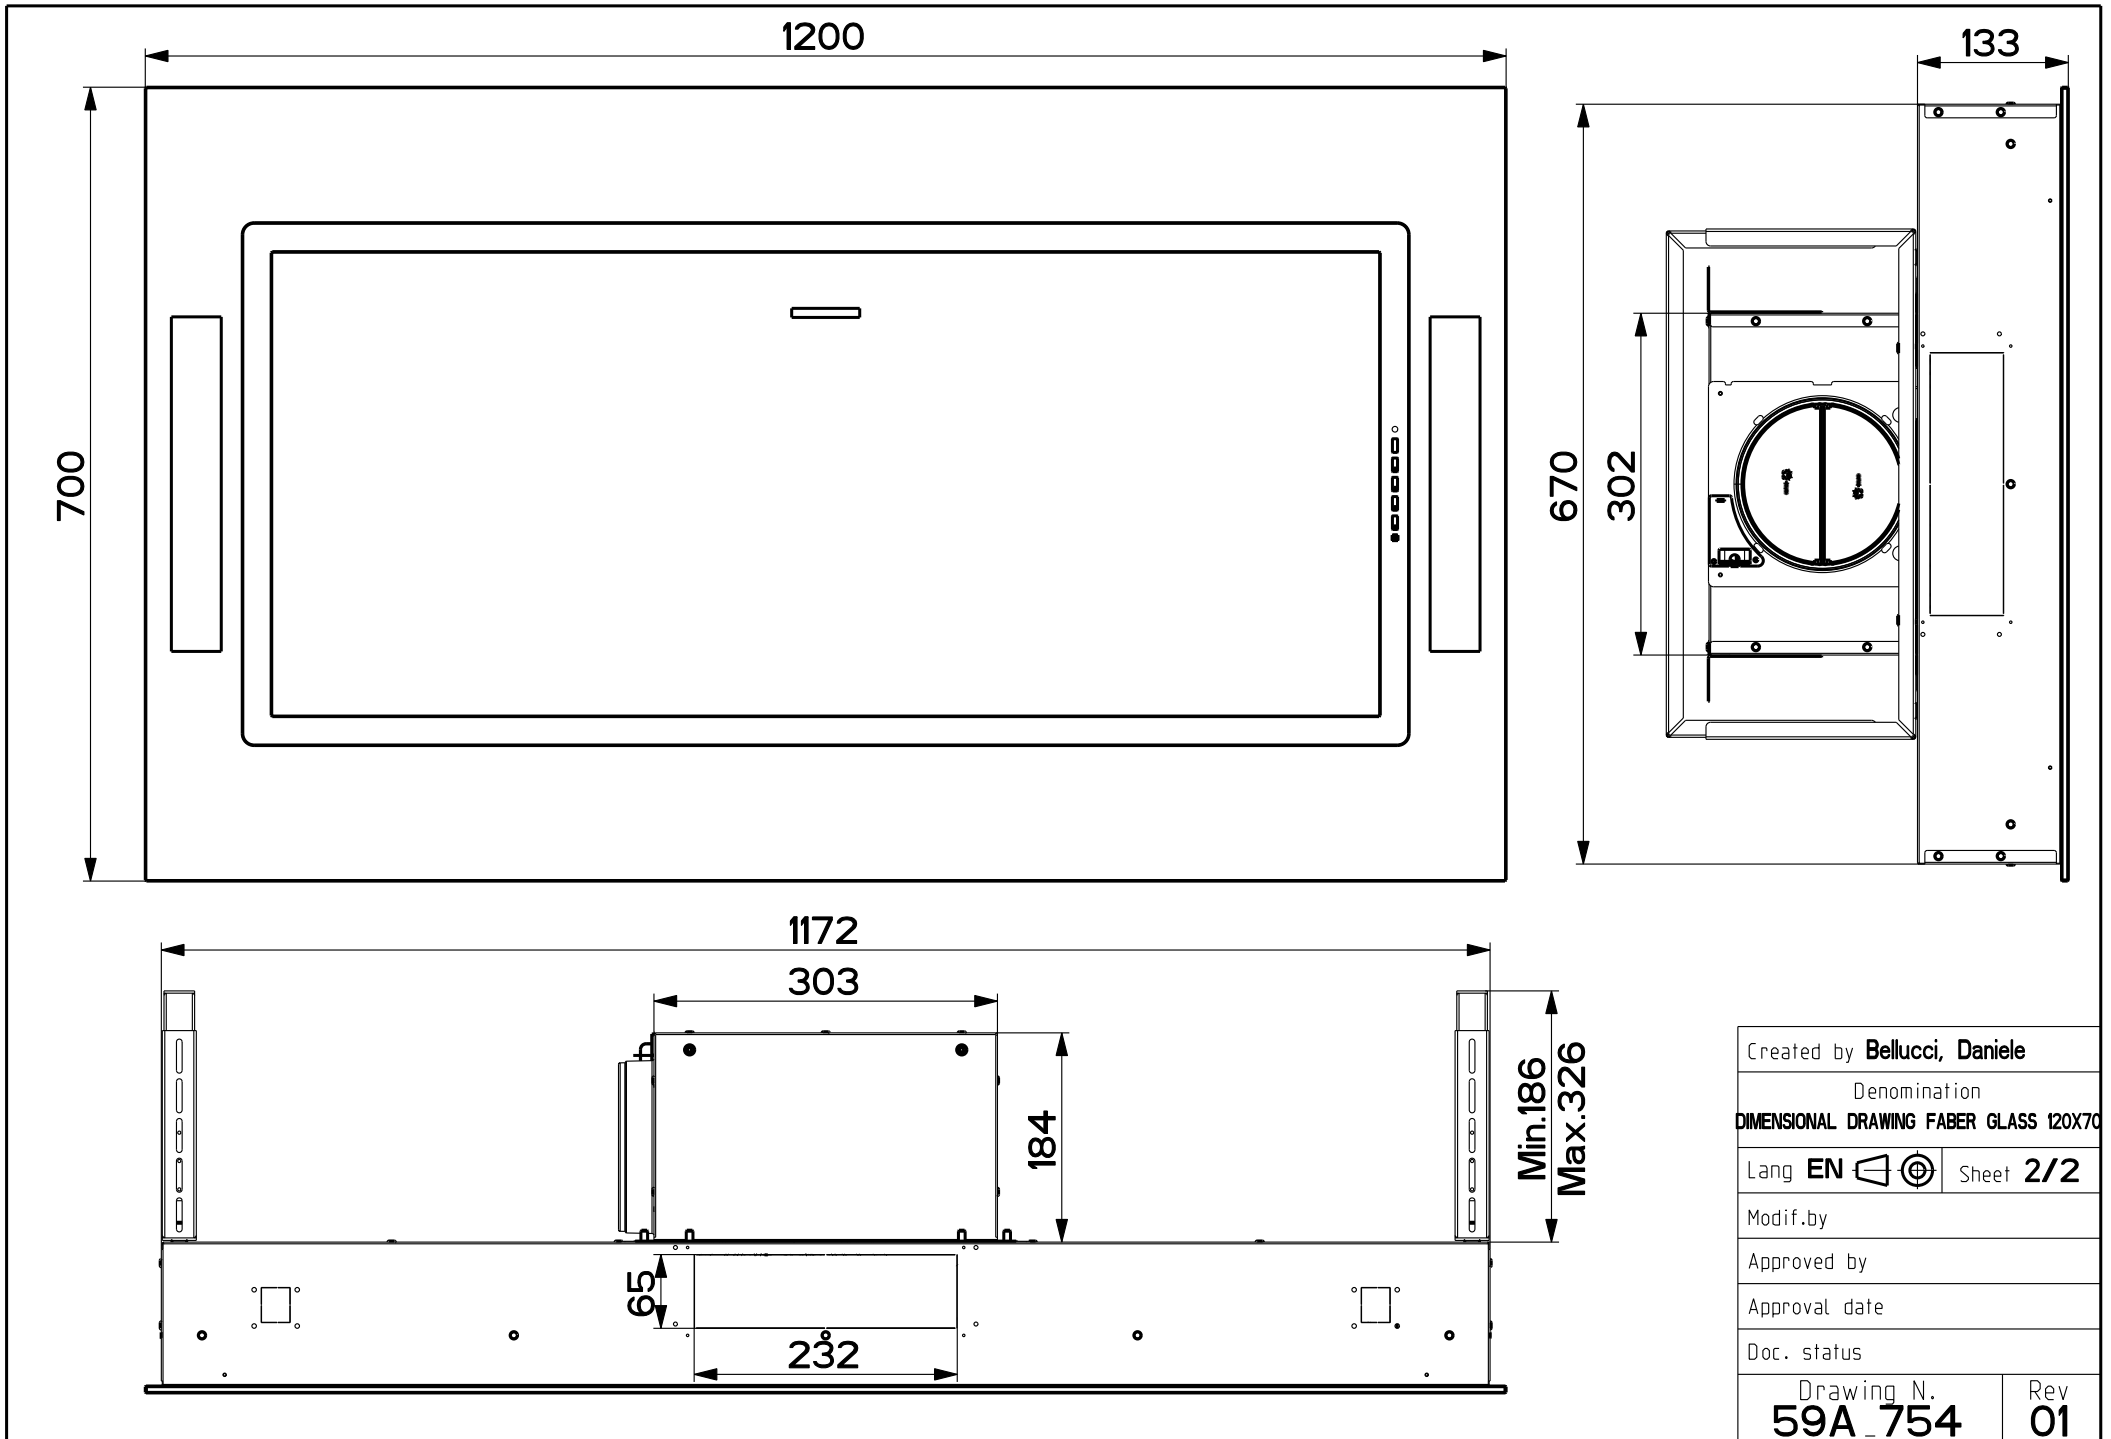

Created by **Bellucci, Daniele**

Denomination  
**DIMENSIONAL DRAWING FABER GLASS 120X70**

Lang **EN**  Sheet **1/2**

Modif.by

Approved by

Approval date

Doc. status

Drawing N.  
**59A\_754**

Rev  
**01**

Created by <b>Bellucci, Daniele</b>	
Denomination <b>DIMENSIONAL DRAWING FABER GLASS 120X70</b>	
Lang <b>EN</b>	Sheet <b>2/2</b>
Modif.by	
Approved by	
Approval date	
Doc. status	
Drawing N. <b>59A_754</b>	Rev <b>01</b>