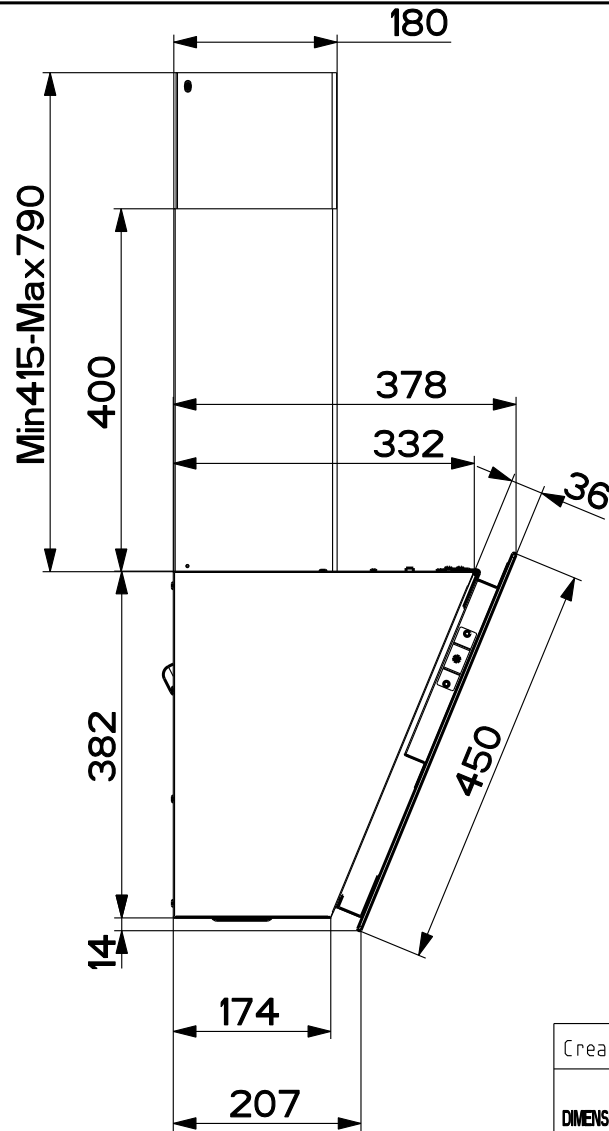

Created by Solutions	
Denomination DIMENSIONAL DRW FABER CHM LOW A400-UP A400	
Lang EN 	Sheet 1/2
Modif.by	
Approved by Romani, Fabio	
Approval date 04-Sep-2018	
Doc. status Released	
Drawing N. 47A_889	Rev 02

Created by **Solutions**

Denomination
DIMENSIONAL DRW FABER CHM LOW A400-UP A400

Lang **EN**  Sheet **2/2**

Modif.by

Approved by **Romani, Fabio**

Approval date **04-Sep-2018**

Doc. status **Released**

Drawing N.
47A_889