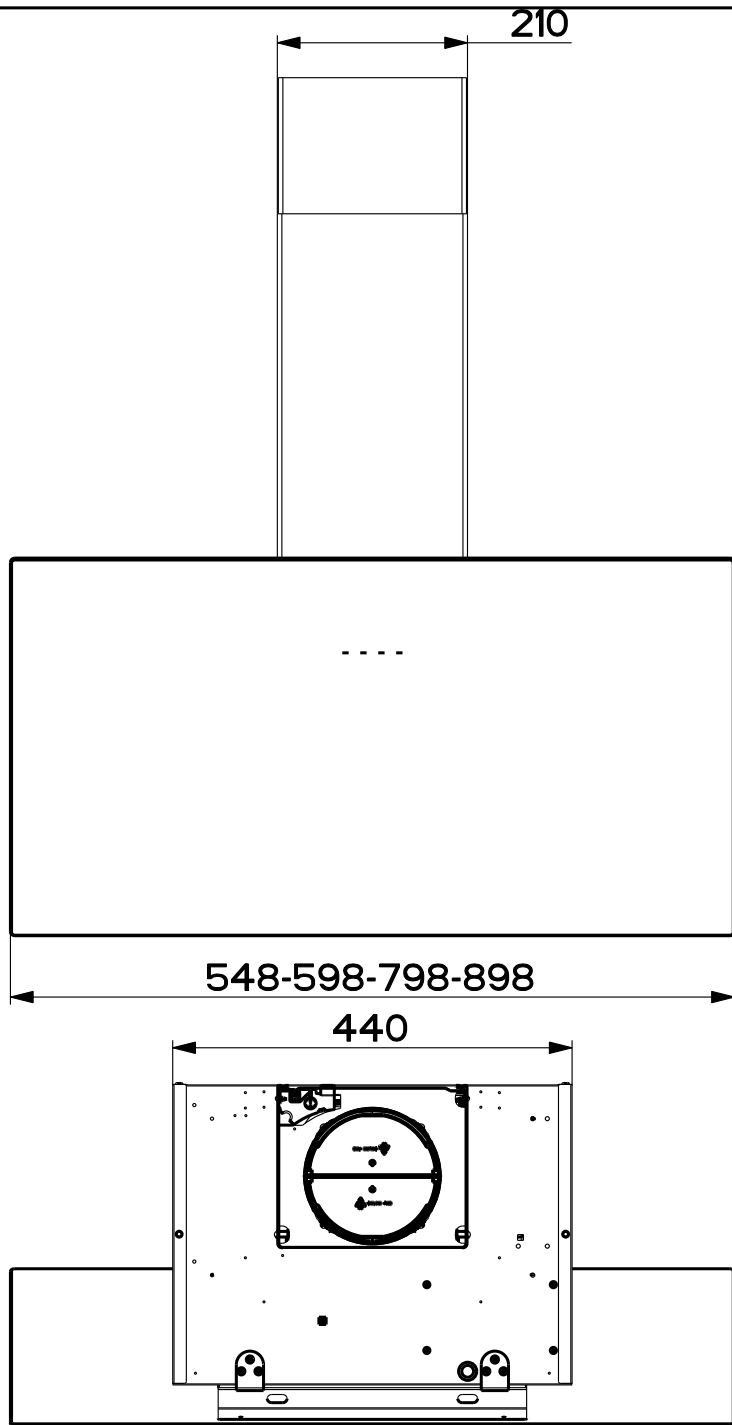

Created by Solutions	
Denomination DIMENSIONAL DRW FABER CHM LOW A400-UP A400	
Lang EN 	Sheet 1/2
Modif.by	
Approved by Romani, Fabio	
Approval date 04-Sep-2018	
Doc. status Released	
Drawing N. 47A_889	Rev 02

Created by **Solutions**

Denomination
DIMENSIONAL DRW FABER CHM LOW A400-UP A400

Lang **EN**  Sheet **2/2**

Modif.by

Approved by **Romani, Fabio**

Approval date **04-Sep-2018**

Doc. status **Released**

Drawing N.
47A_889