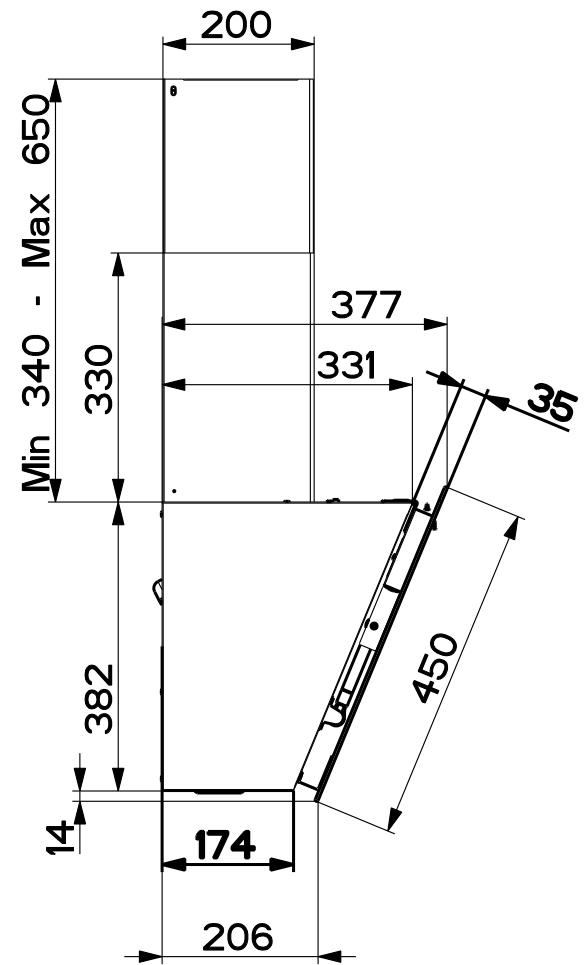

Created by <b>Solutions</b>	
Denomination <b>DIMENSIONAL DRAWING VANITY</b>	
Lang <b>EN</b>	Sheet <b>1/2</b>
Modif.by	
Approved by <b>Romani, Fabio</b>	
Approval date <b>22-Dec-2015</b>	
Doc. status <b>Released</b>	
Drawing N. <b>47A_742</b>	Rev <b>01</b>

Created by <b>Solutions</b>	
Denomination <b>DIMENSIONAL DRAWING VANITY</b>	
Lang <b>EN</b> 	Sheet <b>2/2</b>
Modif.by	
Approved by <b>Romani, Fabio</b>	
Approval date <b>22-Dec-2015</b>	
Doc. status <b>Released</b>	
Drawing N. <b>47A_742</b>	Rev <b>01</b>