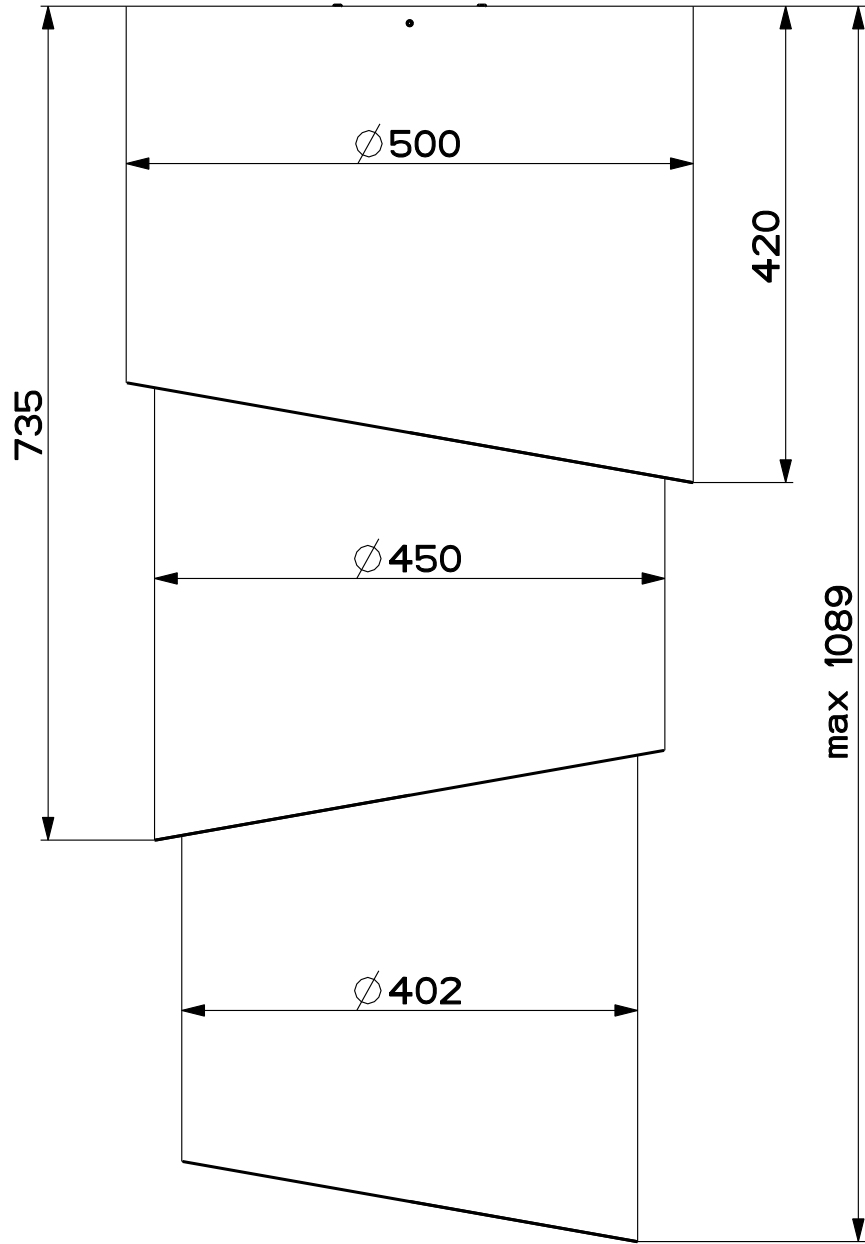

Created by Latini, Francesco	
Denomination DIMENSIONAL DRAWING MICRO LED	
Lang EN 	Sheet 1/2
Modif.by Latini, Francesco	
Approved by Bellucci, Daniele	
Approval date 06-Feb-2017	
Doc. status Released	
Drawing N. 34A_761	Rev 01

Created by Latini, Francesco	
Denomination DIMENSIONAL DRAWING MICRO LED	
Lang EN	Sheet 2/2
Modif.by Latini, Francesco	
Approved by Bellucci, Daniele	
Approval date 06-Feb-2017	
Doc. status Released	
Drawing N. 34A_761	Rev 01