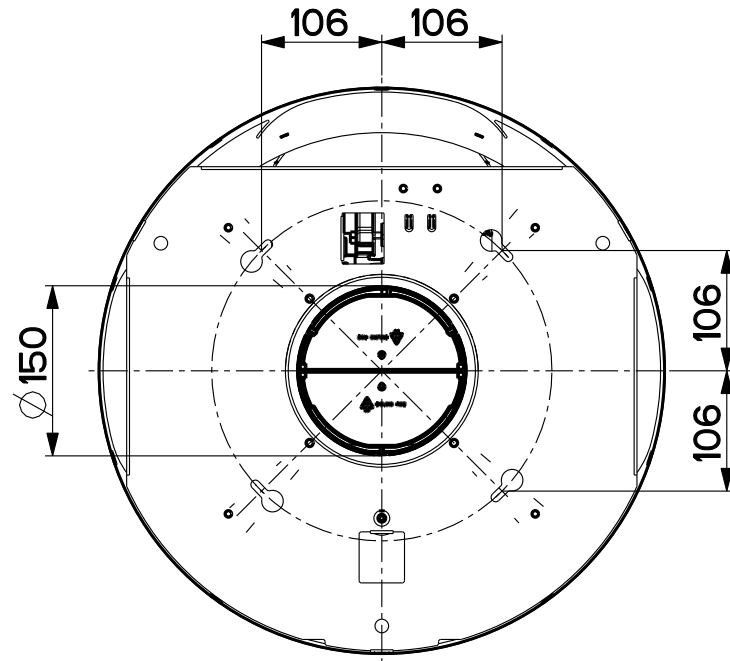

Created by Latini, Francesco	
Denomination DIMENSIONAL DRAWING MICRO LED	
Lang EN 	Sheet 1/2
Modif.by Latini, Francesco	
Approved by Bellucci, Daniele	
Approval date 06-Feb-2017	
Doc. status Released	
Drawing N. 34A_761	Rev 01

Created by Latini, Francesco	
Denomination DIMENSIONAL DRAWING MICRO LED	
Lang EN	Sheet 2/2
Modif.by Latini, Francesco	
Approved by Bellucci, Daniele	
Approval date 06-Feb-2017	
Doc. status Released	
Drawing N. 34A_761	Rev 01