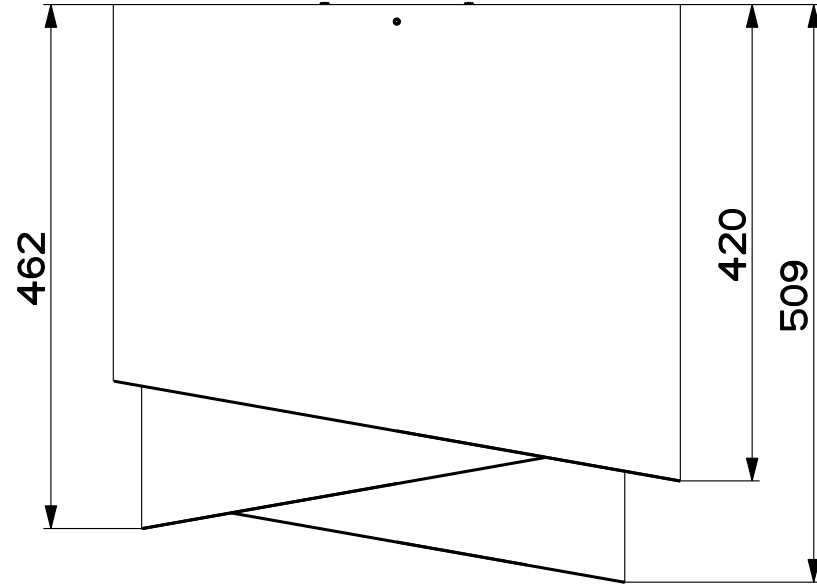

Created by Latini, Francesco	
Denomination DIMENSIONAL DRAWING MICRO LED	
Lang EN 	Sheet 1/2
Modif.by Latini, Francesco	
Approved by Bellucci, Daniele	
Approval date 06-Feb-2017	
Doc. status Released	
Drawing N. 34A_761	Rev 01

Created by Latini, Francesco	
Denomination DIMENSIONAL DRAWING MICRO LED	
Lang EN	Sheet 2/2
Modif.by Latini, Francesco	
Approved by Bellucci, Daniele	
Approval date 06-Feb-2017	
Doc. status Released	
Drawing N. 34A_761	Rev 01