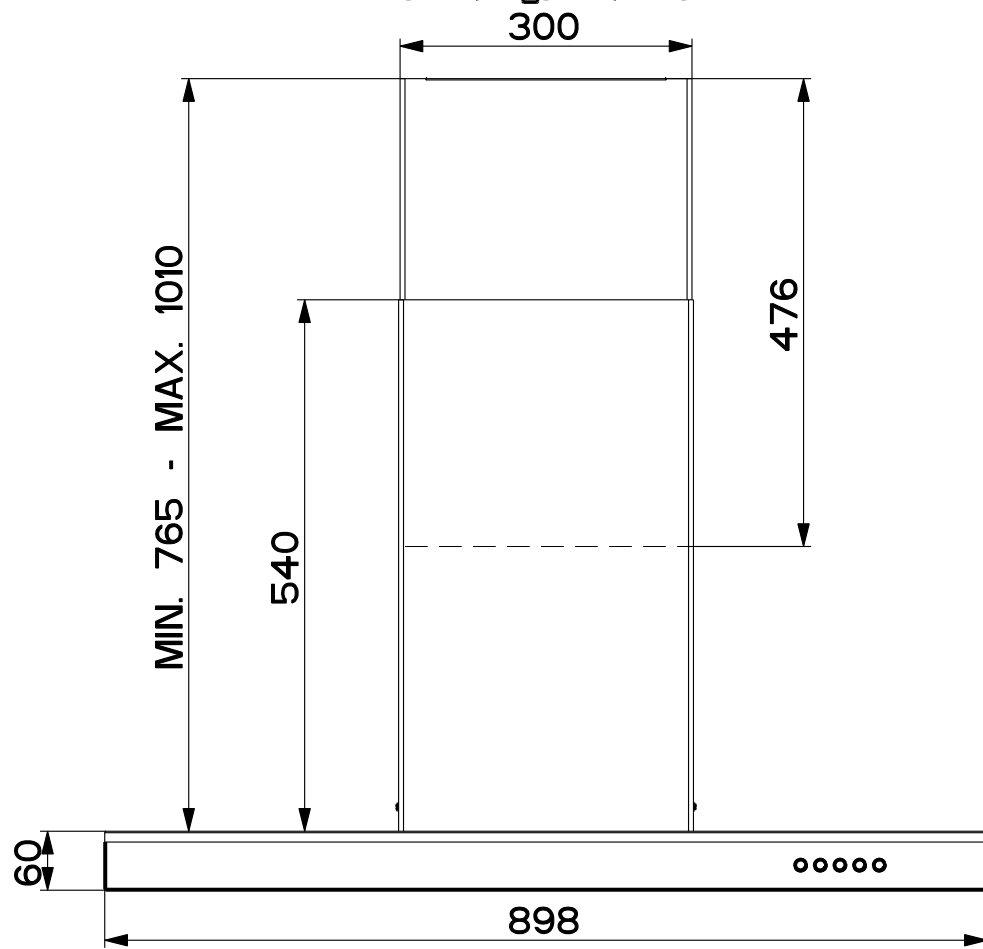

Created by <b>Latini, Francesco</b>	
Denomination <b>DIMENSIONAL 90 ER</b>	
Lang <b>EN</b> 	Sheet <b>1/2</b>
Modif.by	
Approved by <b>Bellucci, Daniele</b>	
Approval date <b>24-May-2018</b>	
Doc. status <b>Released</b>	
Drawing N. <b>325098_713</b>	Rev <b>01</b>

Created by <b>Latini, Francesco</b>	
Denomination <b>DIMENSIONAL 90 ER</b>	
Lang <b>EN</b> 	Sheet <b>2/2</b>
Modif.by	
Approved by <b>Bellucci, Daniele</b>	
Approval date <b>24-May-2018</b>	
Doc. status <b>Released</b>	
Drawing N. <b>325098_713</b>	Rev <b>01</b>