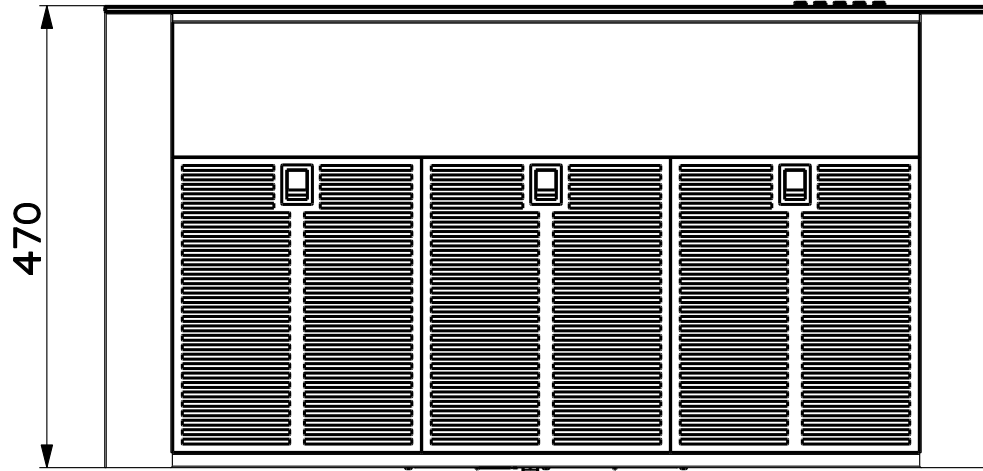

Created by <b>Latini, Francesco</b>	
Denomination <b>DIMENSIONAL 90 ER</b>	
Lang <b>EN</b> 	Sheet <b>1/2</b>
Modif.by	
Approved by <b>Bellucci, Daniele</b>	
Approval date <b>24-May-2018</b>	
Doc. status <b>Released</b>	
Drawing N. <b>325098_713</b>	Rev <b>01</b>

Created by <b>Latini, Francesco</b>	
Denomination <b>DIMENSIONAL 90 ER</b>	
Lang <b>EN</b> 	Sheet <b>2/2</b>
Modif.by	
Approved by <b>Bellucci, Daniele</b>	
Approval date <b>24-May-2018</b>	
Doc. status <b>Released</b>	
Drawing N. <b>325098_713</b>	Rev <b>01</b>