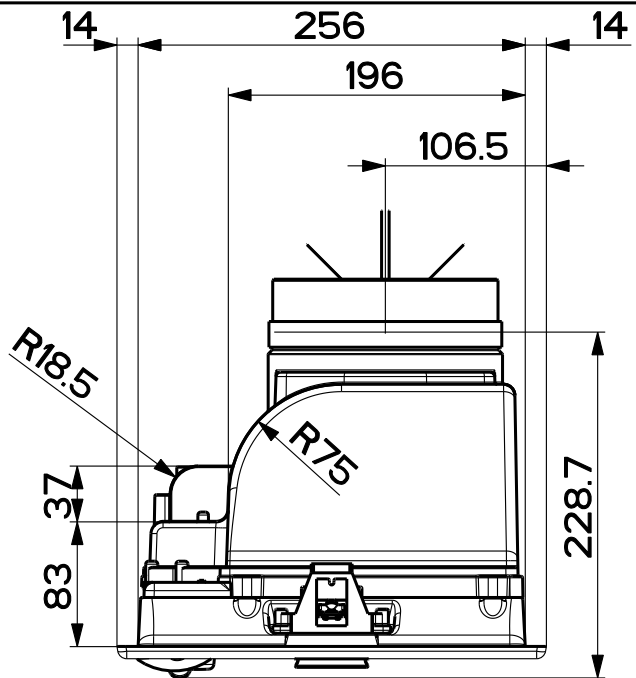

Created by P.Tomassoli	
Denomination NEW INCA SMART	
Lang EN	Sheet 1/2
Modif.by Tomassoli, Paolo	
Approved by w_palazzi	
Approval date 27-Jun-2012	
Doc. status Released	
Drawing N. 281_780	Rev 01

Created by P.Tomassoli