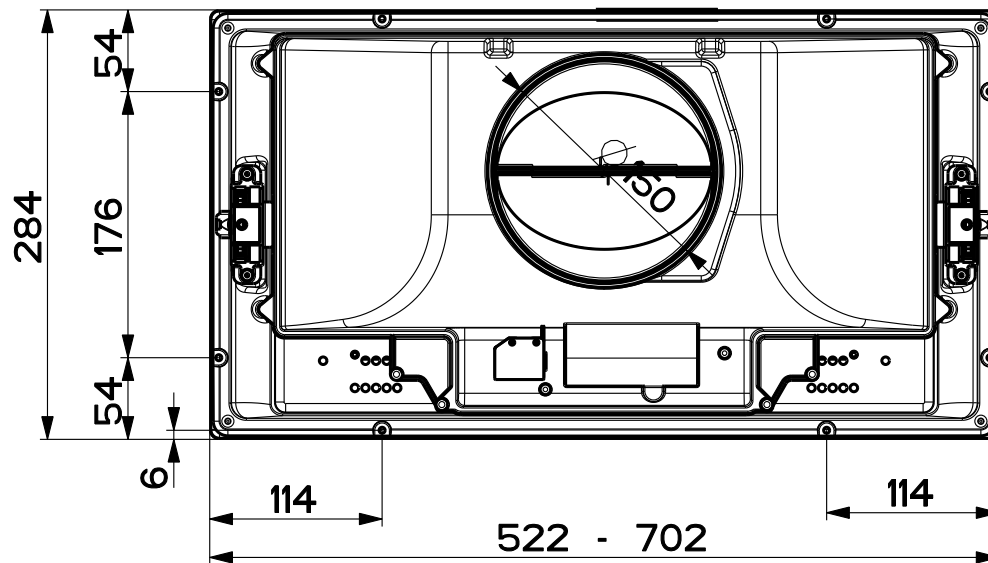

Created by P.Tomassoli	
Denomination NEW INCA SMART	
Lang EN	Sheet 1/2
Modif.by Tomassoli, Paolo	
Approved by w_palazzi	
Approval date 27-Jun-2012	
Doc. status Released	
Drawing N. 281_780	Rev 01

Created by P.Tomassoli