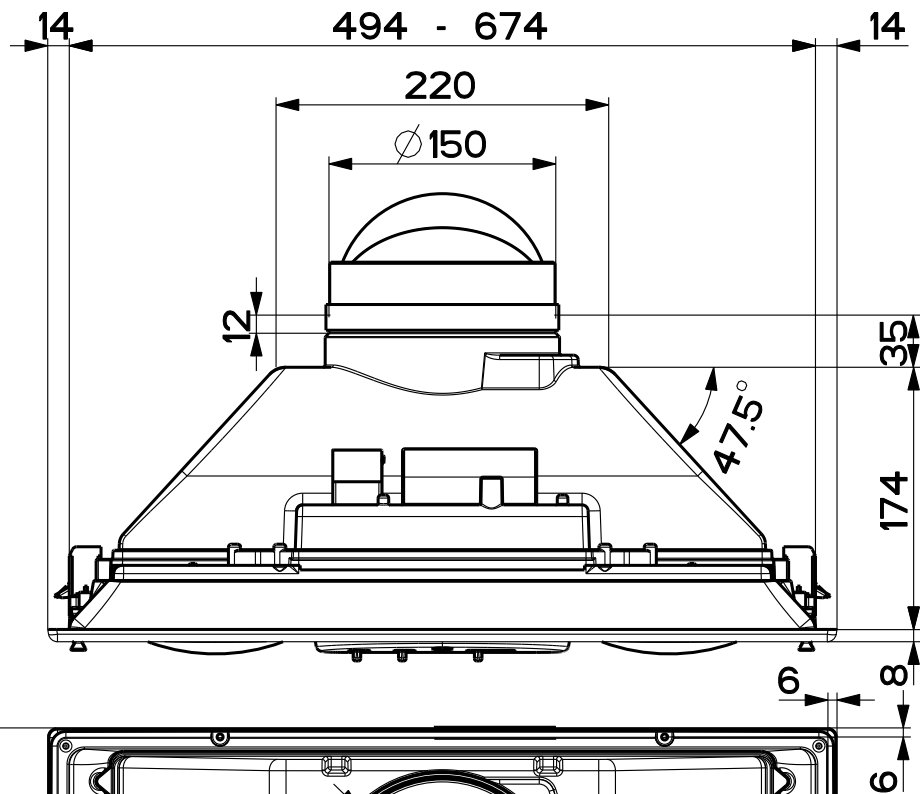

Created by P.Tomassoli	
Denomination NEW INCA SMART	
Lang EN	Sheet 1/2
Modif.by Tomassoli, Paolo	
Approved by w_palazzi	
Approval date 27-Jun-2012	
Doc. status Released	
Drawing N. 281_780	Rev 01

Created by P.Tomassoli