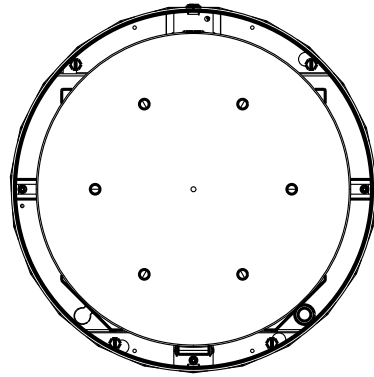

Created by -

Denomination
DIMENSIONAL DRAWING

Lang **EN**  Sheet **1/2**

Modif.by

Approved by **Bellucci, Daniele**

Approval date **06-Oct-2016**

Doc. status **Released**

Drawing N. 22B_715	Rev 01
------------------------------	------------------

Created by -	
Denomination DIMENSIONAL DRAWING	
Lang EN	Sheet 2/2
Modif.by	
Approved by Bellucci, Daniele	
Approval date 06-Oct-2016	
Doc. status Released	
Drawing N. 22B_715	Rev 01