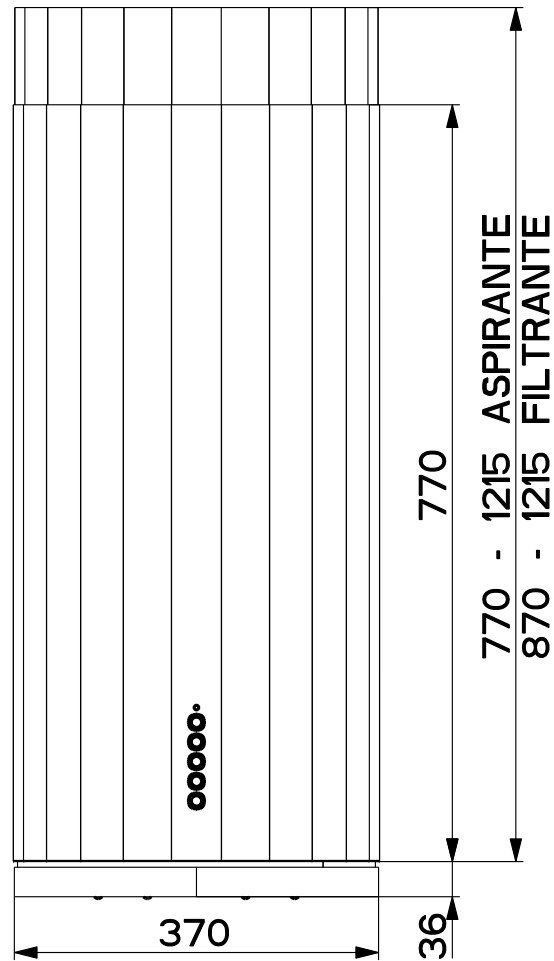

Created by -

Denomination
DIMENSIONAL DRAWING

Lang **EN**  Sheet **1/2**

Modif.by

Approved by **Bellucci, Daniele**

Approval date **06-Oct-2016**

Doc. status **Released**

Drawing N. 22B_715	Rev 01
------------------------------	------------------

Created by -	
Denomination DIMENSIONAL DRAWING	
Lang EN	Sheet 2/2
Modif.by	
Approved by Bellucci, Daniele	
Approval date 06-Oct-2016	
Doc. status Released	
Drawing N. 22B_715	Rev 01