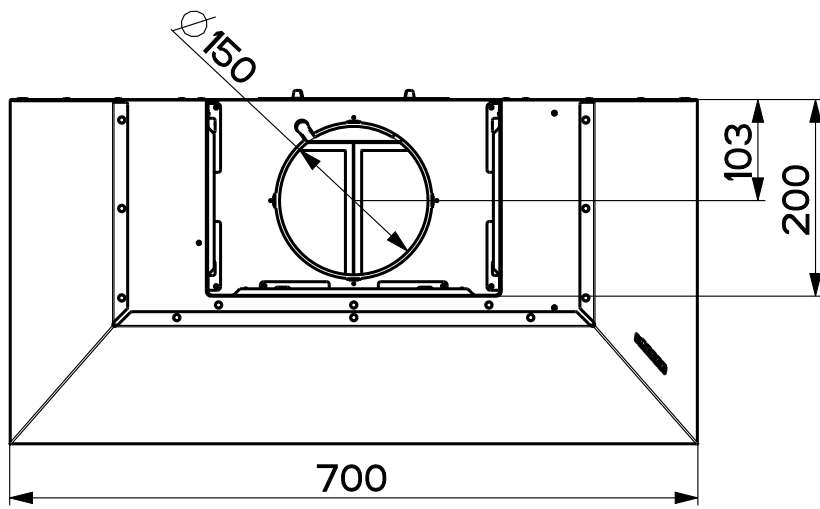

Created by Solutions	
Denomination DIMENSIONAL DRW WITH CHIMNEY	
Lang EN 	Sheet 1/2
Modif.by Solutions	
Approved by Romani, Fabio	
Approval date 26-Jul-2021	
Doc. status Released	
Drawing N. 20B_718	Rev 02

Created by Solutions	
Denomination DIMENSIONAL DRW WITH CHIMNEY	
Lang EN 	Sheet 2/2
Modif.by Solutions	
Approved by Romani, Fabio	
Approval date 26-Jul-2021	
Doc. status Released	
Drawing N. 20B_718	Rev 02