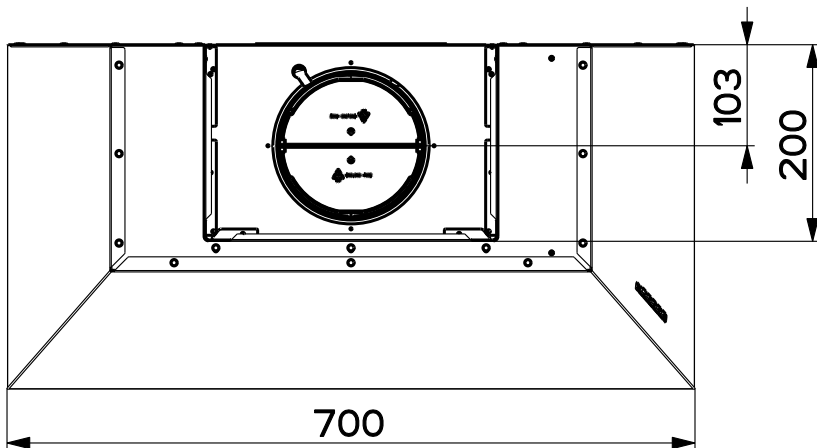

Created by <b>KAD3</b>	
Denomination <b>DIMENSIONAL DRW WITH CHIMNEY</b>	
Lang <b>EN</b> 	Sheet <b>1/2</b>
Modif.by <b>Mariotti, Nicola</b>	
Approved by <b>Romani, Fabio</b>	
Approval date <b>30-Mar-2017</b>	
Doc. status <b>Released</b>	
Drawing N. <b>20B_718</b>	Rev <b>01</b>

Created by <b>KAD3</b>	
Denomination <b>DIMENSIONAL DRW WITH CHIMNEY</b>	
Lang <b>EN</b> 	Sheet <b>2/2</b>
Modif.by <b>Mariotti, Nicola</b>	
Approved by <b>Romani, Fabio</b>	
Approval date <b>30-Mar-2017</b>	
Doc. status <b>Released</b>	
Drawing N. <b>20B_718</b>	Rev <b>01</b>