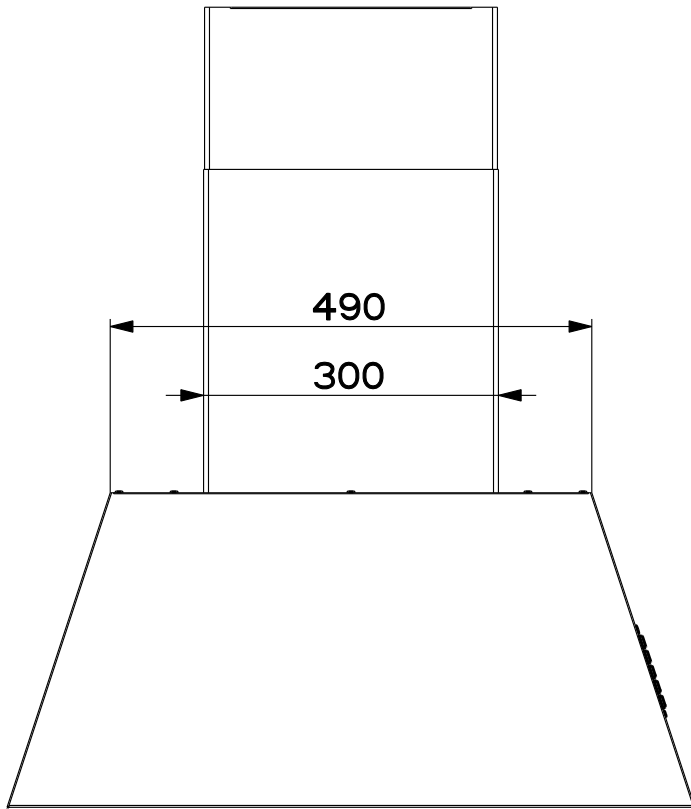

Created by <b>KAD3</b>	
Denomination <b>DIMENSIONAL DRW WITH CHIMNEY</b>	
Lang <b>EN</b> 	Sheet <b>1/2</b>
Modif.by <b>Mariotti, Nicola</b>	
Approved by <b>Romani, Fabio</b>	
Approval date <b>30-Mar-2017</b>	
Doc. status <b>Released</b>	
Drawing N. <b>20B_718</b>	Rev <b>01</b>

Created by <b>KAD3</b>	
Denomination <b>DIMENSIONAL DRW WITH CHIMNEY</b>	
Lang <b>EN</b> 	Sheet <b>2/2</b>
Modif.by <b>Mariotti, Nicola</b>	
Approved by <b>Romani, Fabio</b>	
Approval date <b>30-Mar-2017</b>	
Doc. status <b>Released</b>	
Drawing N. <b>20B_718</b>	Rev <b>01</b>