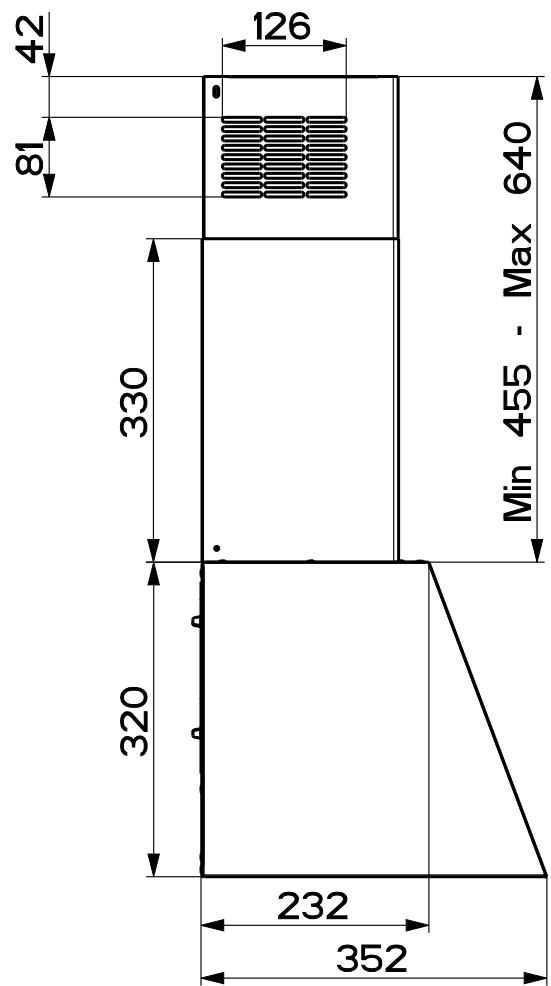

Created by Solutions	
Denomination DIMENSIONAL DRW WITH CHIMNEY	
Lang EN 	Sheet 1/2
Modif.by Solutions	
Approved by Romani, Fabio	
Approval date 26-Jul-2021	
Doc. status Released	
Drawing N. 20B_718	Rev 02

Created by Solutions	
Denomination DIMENSIONAL DRW WITH CHIMNEY	
Lang EN 	Sheet 2/2
Modif.by Solutions	
Approved by Romani, Fabio	
Approval date 26-Jul-2021	
Doc. status Released	
Drawing N. 20B_718	Rev 02