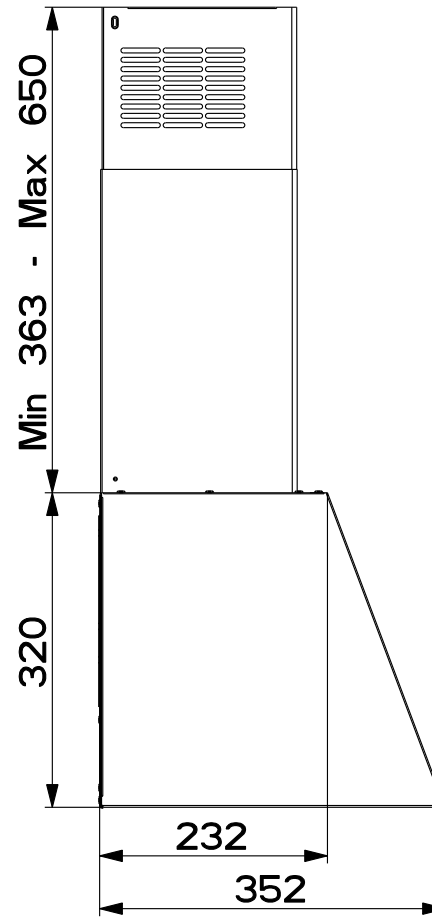

Created by <b>KAD3</b>	
Denomination <b>DIMENSIONAL DRW WITH CHIMNEY</b>	
Lang <b>EN</b> 	Sheet <b>1/2</b>
Modif.by <b>Mariotti, Nicola</b>	
Approved by <b>Romani, Fabio</b>	
Approval date <b>30-Mar-2017</b>	
Doc. status <b>Released</b>	
Drawing N. <b>20B_718</b>	Rev <b>01</b>

Created by <b>KAD3</b>	
Denomination <b>DIMENSIONAL DRW WITH CHIMNEY</b>	
Lang <b>EN</b> 	Sheet <b>2/2</b>
Modif.by <b>Mariotti, Nicola</b>	
Approved by <b>Romani, Fabio</b>	
Approval date <b>30-Mar-2017</b>	
Doc. status <b>Released</b>	
Drawing N. <b>20B_718</b>	Rev <b>01</b>