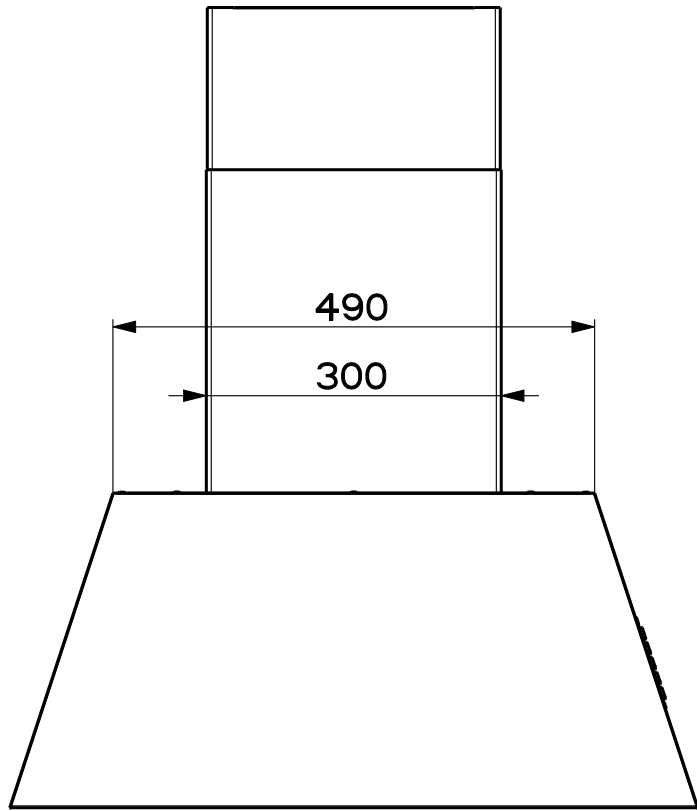

Created by Solutions	
Denomination DIMENSIONAL DRW WITH CHIMNEY	
Lang EN 	Sheet 1/2
Modif.by Solutions	
Approved by Romani, Fabio	
Approval date 26-Jul-2021	
Doc. status Released	
Drawing N. 20B_718	Rev 02

Created by Solutions	
Denomination DIMENSIONAL DRW WITH CHIMNEY	
Lang EN 	Sheet 2/2
Modif.by Solutions	
Approved by Romani, Fabio	
Approval date 26-Jul-2021	
Doc. status Released	
Drawing N. 20B_718	Rev 02