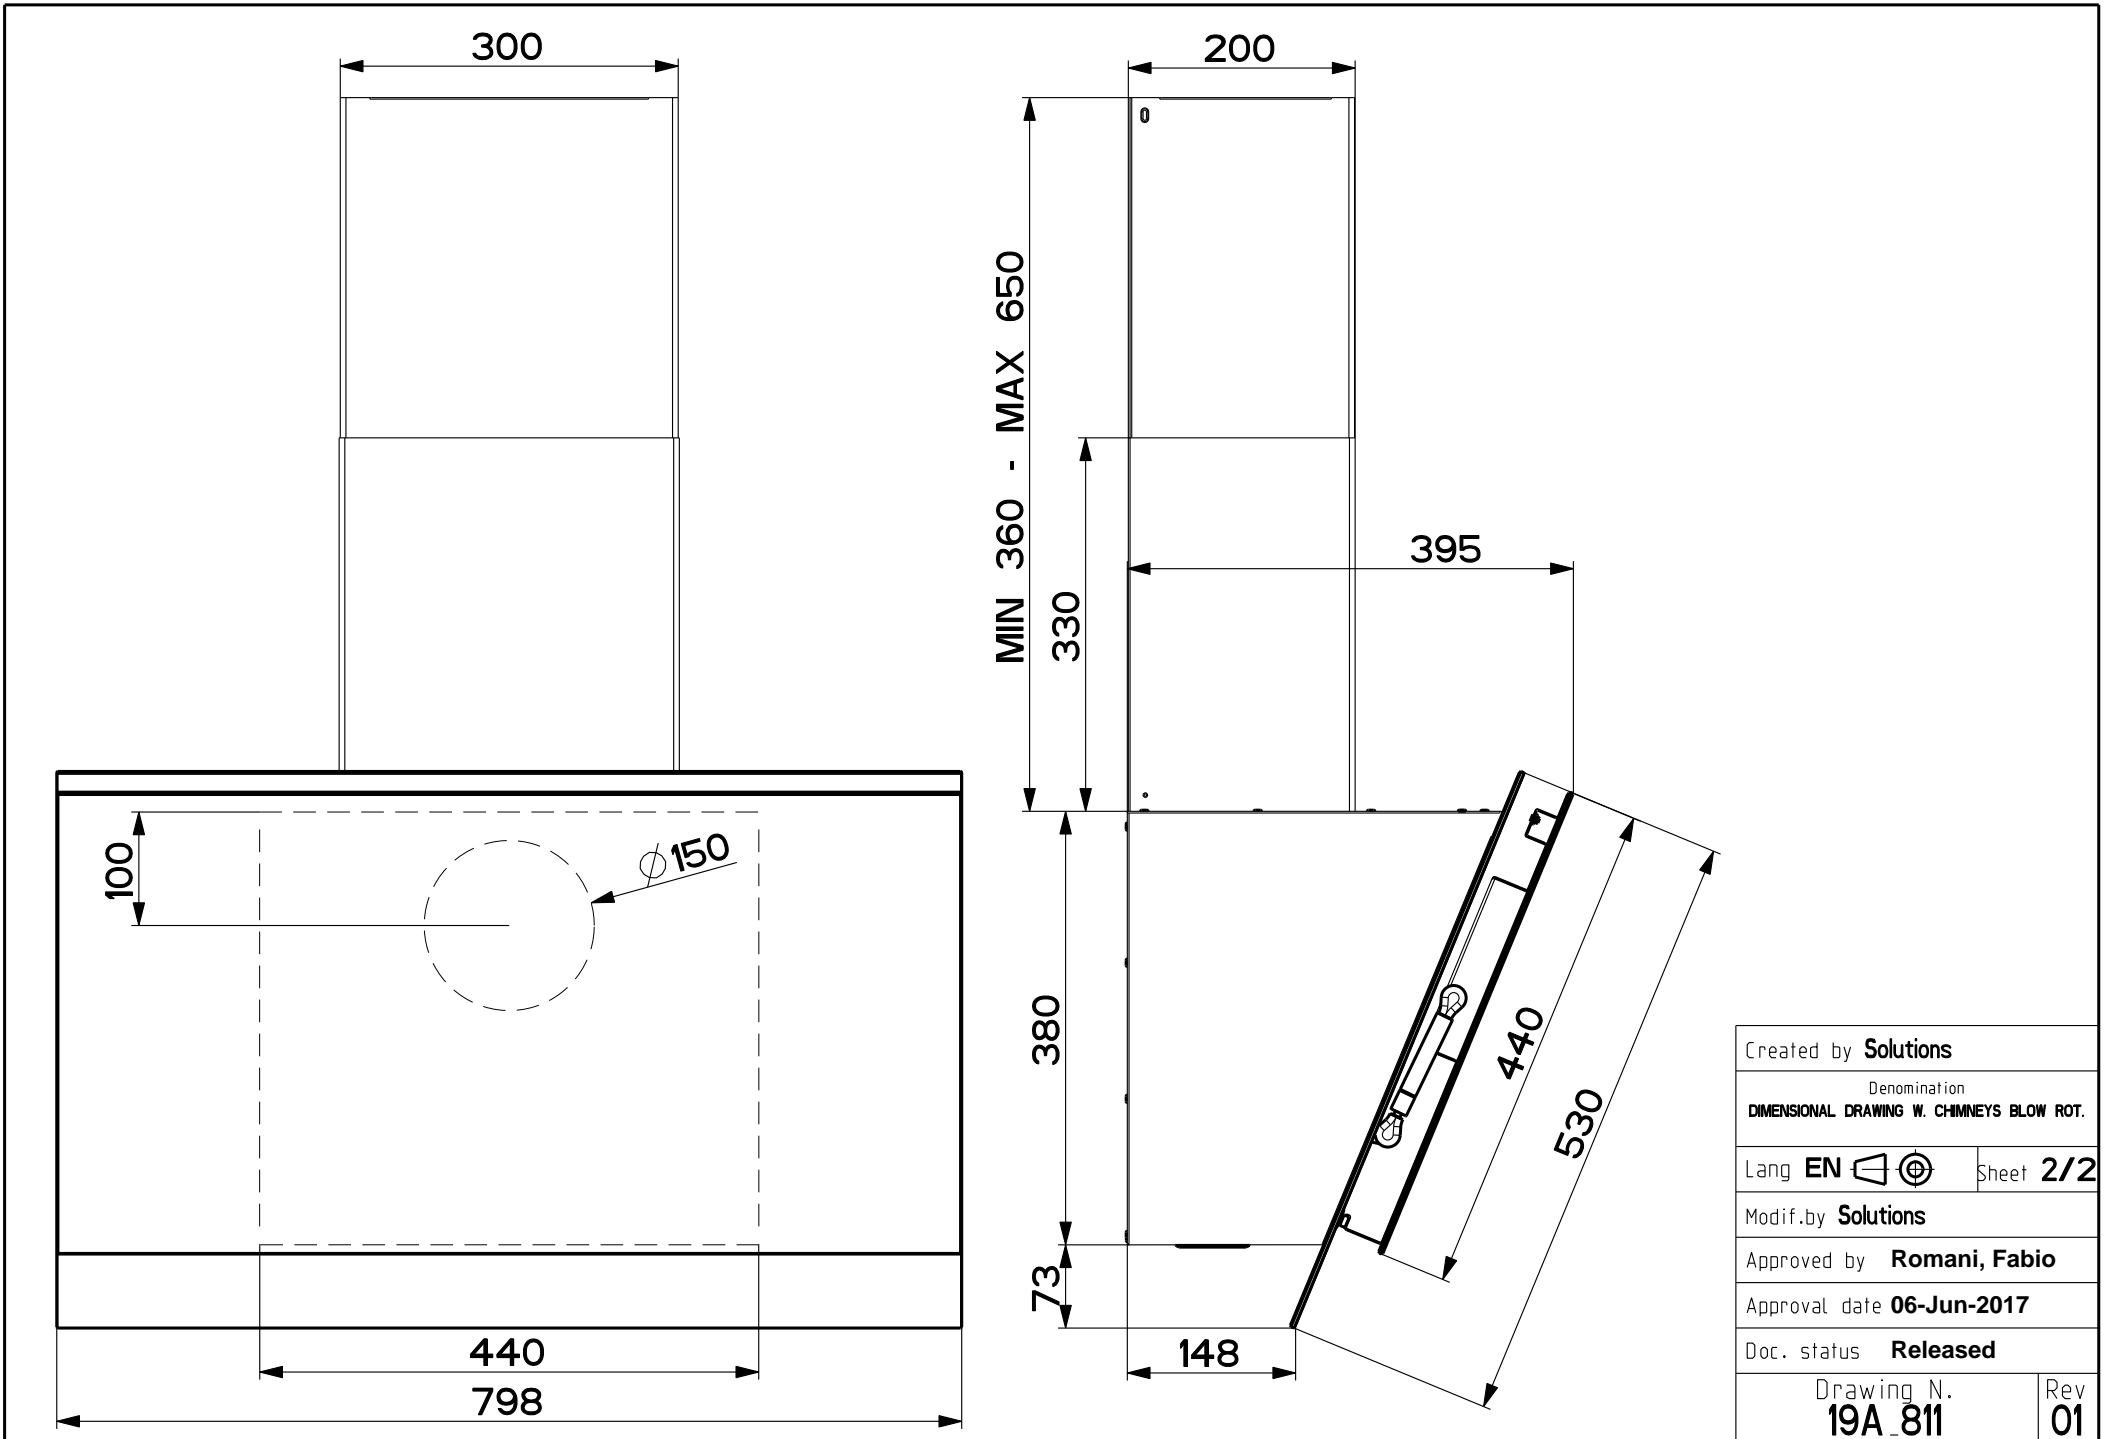

| | |
|--|------------------|
| Created by Solutions | |
| Denomination DIMENSIONAL DRAWING W. CHIMNEYS BLOW ROT. | |
| Lang EN  | Sheet 1/2 |
| Modif.by Solutions | |
| Approved by Romani, Fabio | |
| Approval date 06-Jun-2017 | |
| Doc. status Released | |
| Drawing N. 19A_811 | Rev 01 |

| | |
|--|------------------|
| Created by Solutions | |
| Denomination DIMENSIONAL DRAWING W. CHIMNEYS BLOW ROT. | |
| Lang EN | Sheet 2/2 |
| Modif.by Solutions | |
| Approved by Romani, Fabio | |
| Approval date 06-Jun-2017 | |
| Doc. status Released | |
| Drawing N. 19A_811 | Rev 01 |