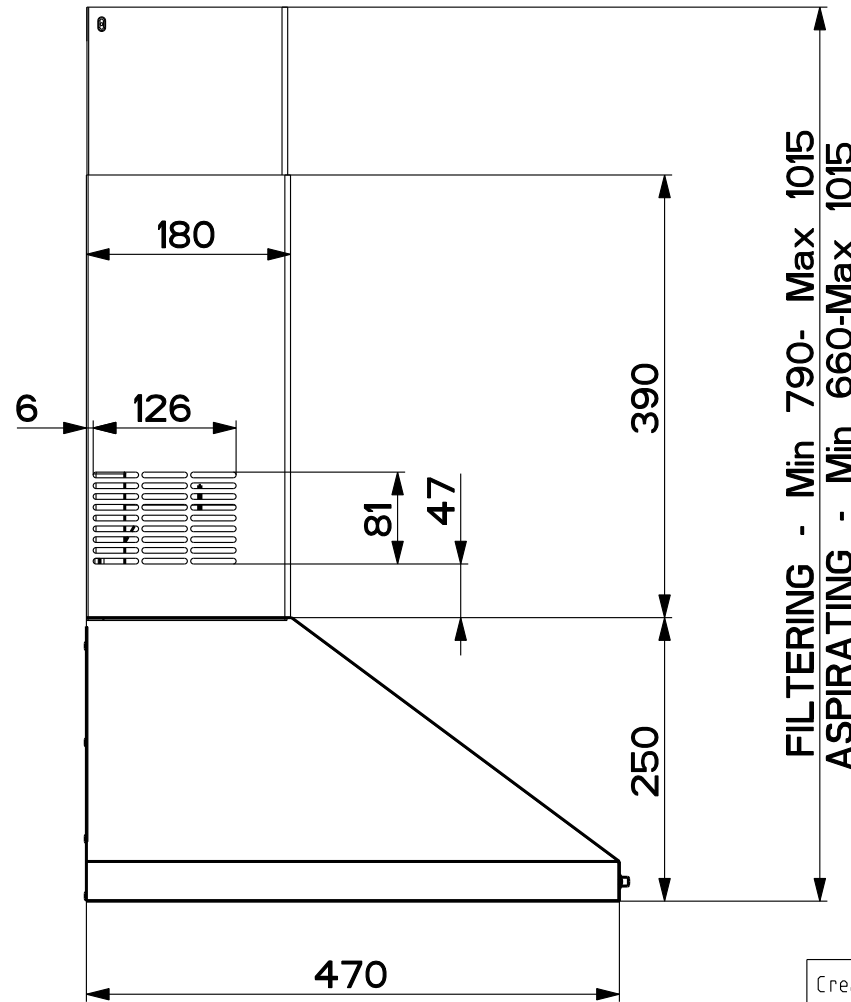

Created by Solutions	
Denomination DIMENSIONAL DRAWING PB CH.400F+400A	
Lang EN	Sheet 1/2
Modif.by tcimport	
Approved by Bellucci, Daniele	
Approval date 22-Dec-2017	
Doc. status Released	
Drawing N. 13B_901	Rev 02

FILTERING - Min 790- Max 1015
 ASPIRATING - Min 660-Max 1015

Created by Solutions	
Denomination DIMENSIONAL DRAWING PB CH.400F+400A	
Lang EN 	Sheet 2/2
Modif.by	
Approved by Bellucci, Daniele	
Approval date 22-Dec-2017	
Doc. status Released	
Drawing N. 13B_901	Rev 02