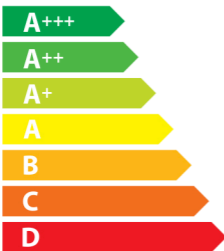

FCMA90CXSAKL

A+

40

kWh/annum

A_{BCDEFG}

A_{BCDEFG}

ABCD**E**_{FG}

59 dB