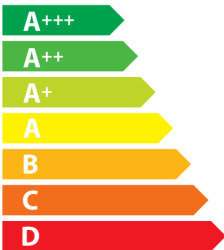

ENERG

енергия · ενεργεια

Y

IJA

IE

IA

FRANKE

340.0705.226

FMY8391HI

A+

39

kWh/annum

A_{BCDEFG}

A **B**_{CDEFG}

67 dB

65/2014