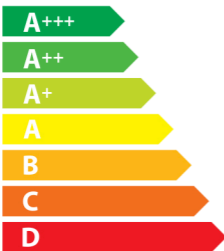

FMA2.0PLUS907

A+

42

kWh/annum

A_{BCDEFG}

A_{BCDEFG}

A **B**_{CDEFG}

57 dB