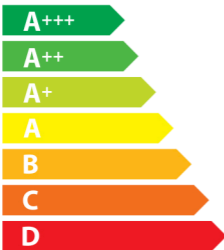

FMY807PG/2

A+

44

kWh/annum

A_{BCDEFG}

A_{BCDEFG}

A **B**_{CDEFG}

57 dB