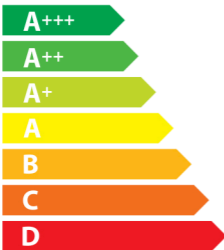

STILONEO90INOXBKG

B

73

kWh/annum

A **B** CDEFG

A **B** CDEFG

AB **C** DEFG

66 dB