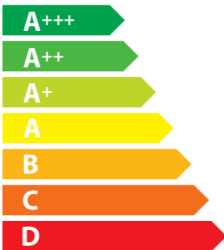

A+

43

kWh/annum

A_{BCDEFG}

A_{BCDEFG}

A **B**_{CDEFG}

65 dB

65/2014