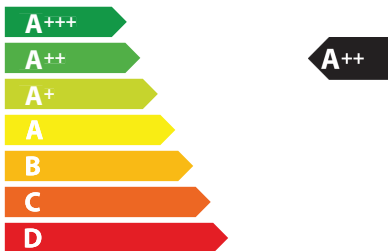

34

кВт·г/рік

A_{BCDEFG}

A_{BCDEFG}