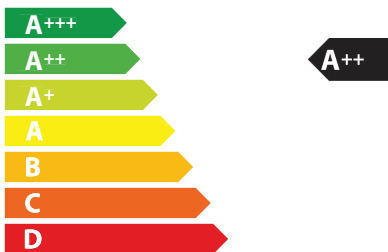

26
кВт·г/рік

ABCDEFG

A**B**CDEFG

A**B**CDEFG

51 дБ

№ 28 від 2018 р.