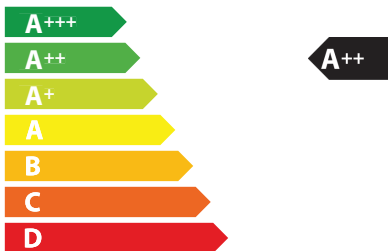

26

кВт·г/рік

ABCDEFG

A**B**CDEFG