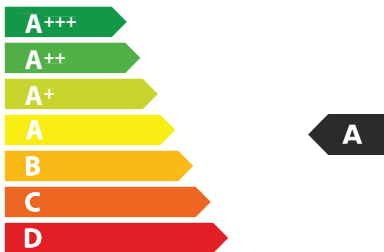

30

кВт·г/рік

A **B** CDEFG

A **B** CDEFG