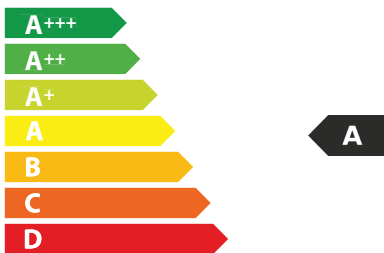

ЕНЕРГО
ЕФЕКТИВНІСТЬ

FABER

305.0482.954
P2020

30

кВт·г/рік

A **B** CDEFG

A **B** CDEFG