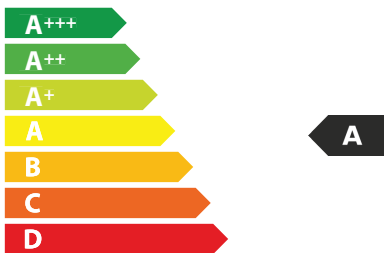

30
кВт·г/рік

B CDEFG

A BCDEFG

ABCDE **F** G

66 дБ

№ 28 від 2018 р.