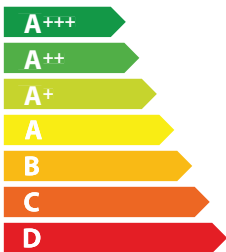

D

113

кВт·г/рік

ABCD **E** FG

ABCD **E** FG